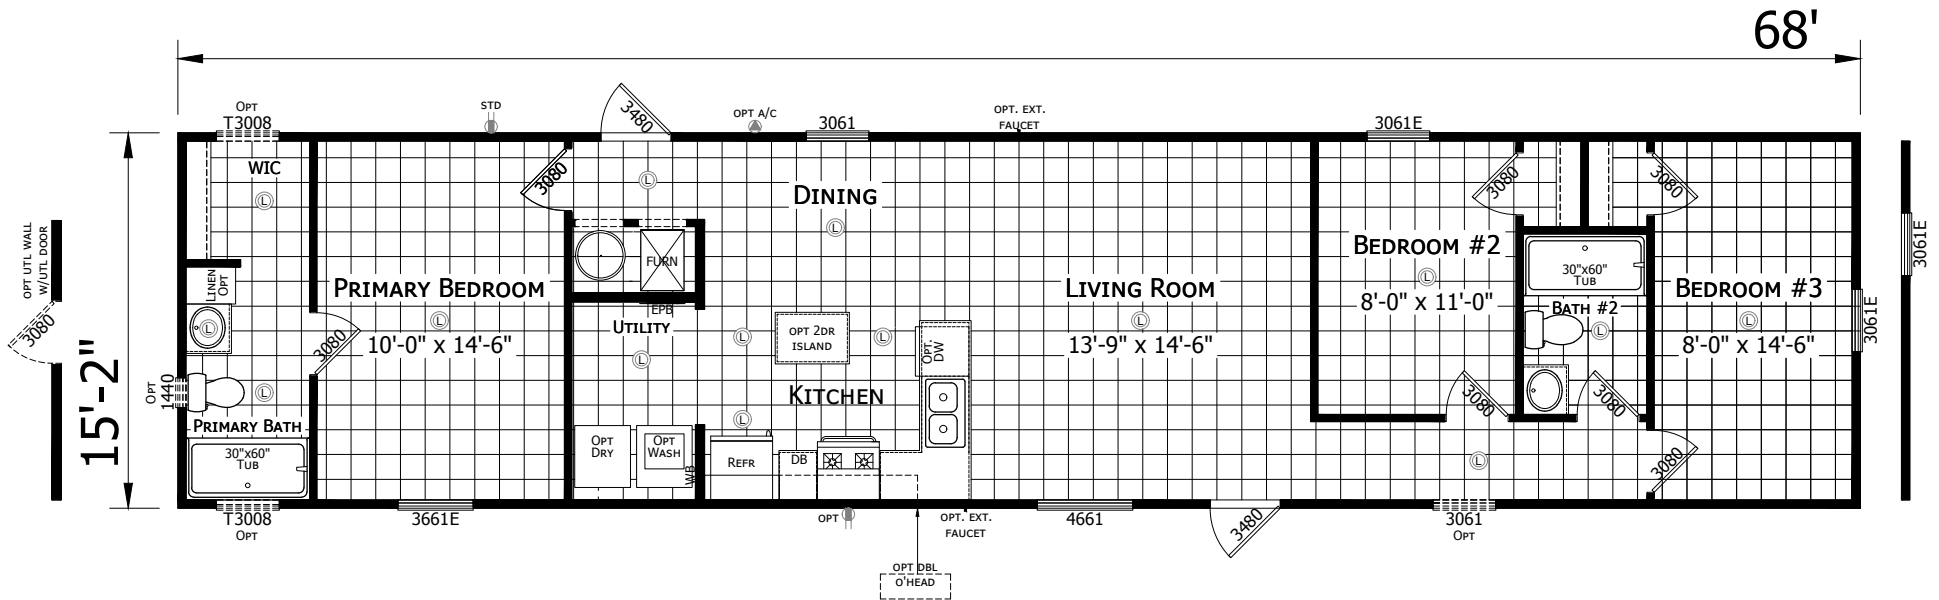

# Escandon

Redman Classic Series - Single Section

1,031 SQ. FT. (Approximate) 3 Bedroom, 2 Bath

Last Updated: 10-30-24

**CHAMPION HOMES CENTER**  
 3401 W. Corsicana Hwy  
 Athens, Texas 75751

**FactoryExpoDirect.net | 1-800-218-5309**