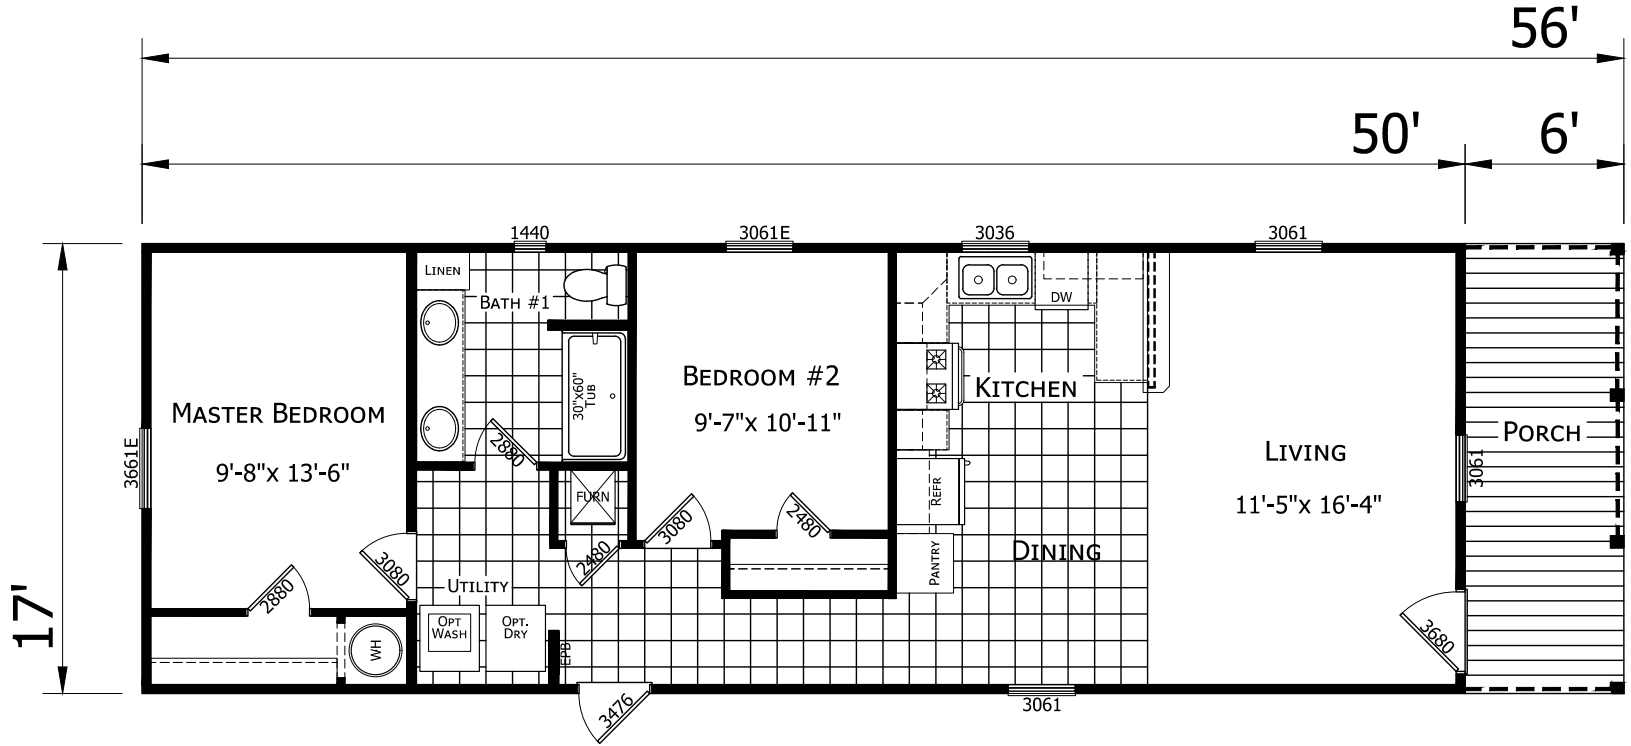

Empire
Innovation Series

Factory Expo
"Factory Direct Pricing"
HOME CENTERS

Single Section
2 Bedroom, 1 Bath
Approx. 850 Sq. Ft.

Last Updated: 2-25-19

3401 W. Corsicana Highway, Athens, TX 75751

1-800-218-5309