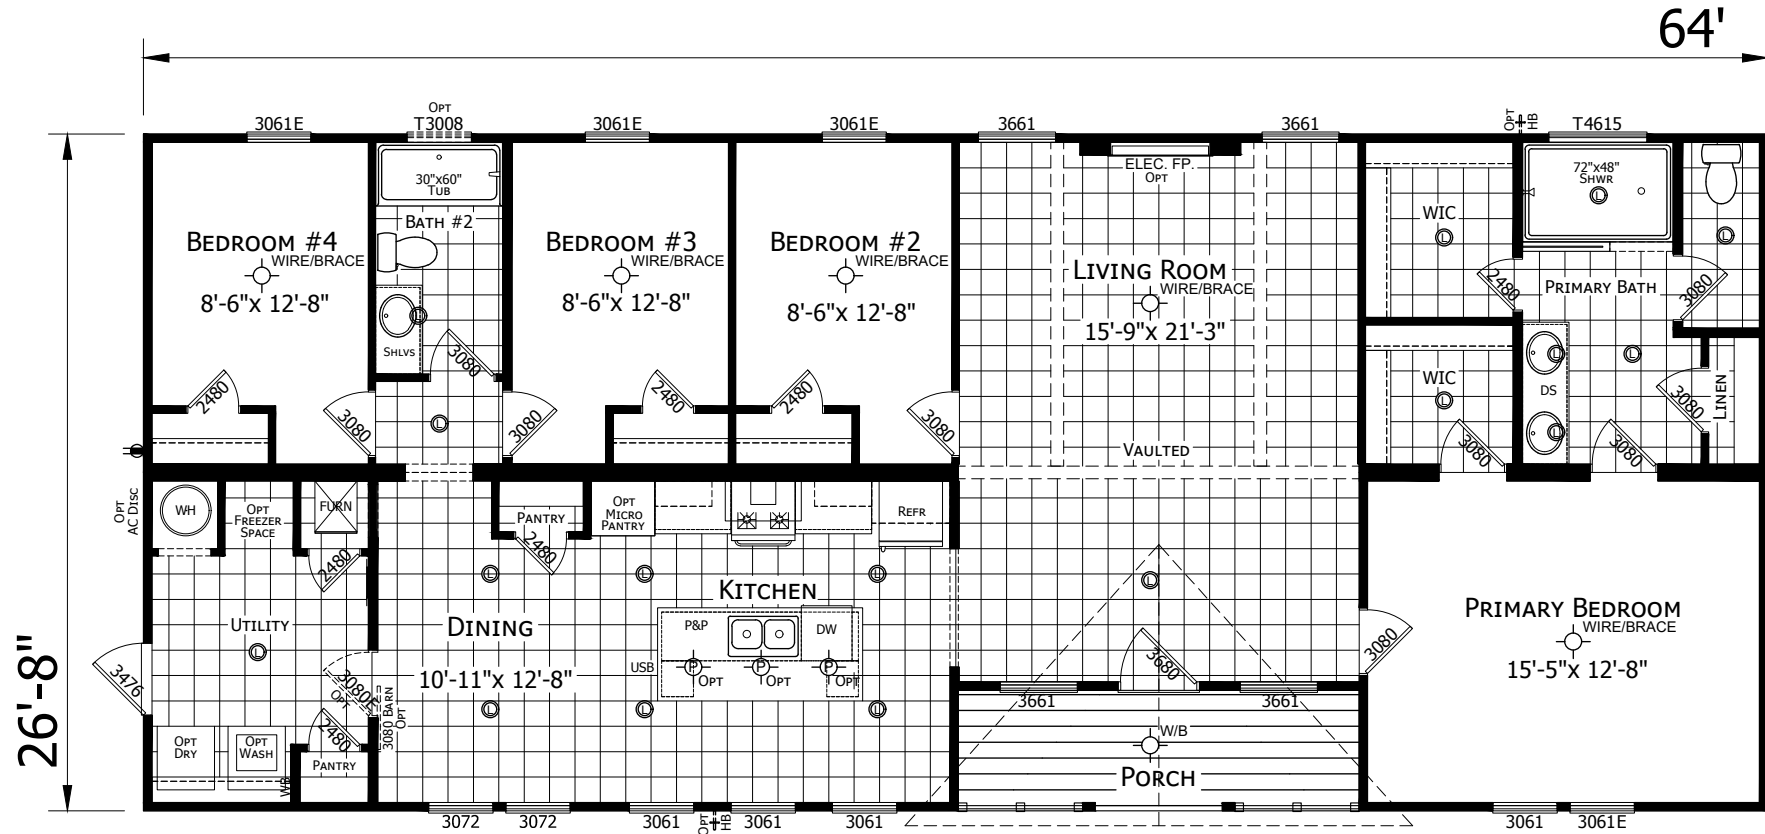

Derringer

Innovation Series - Multi Section

1,707 SQ. FT. (Approximate) 4 Bedrooms, 2 Baths

CHAMPION
HOMES CENTER

Last Updated: 1-11-23

CHAMPION HOMES CENTER
3401 W. Corsicana Hwy
Athens, Texas 75751

FactoryExpoDirect.net | 1-800-218-5309