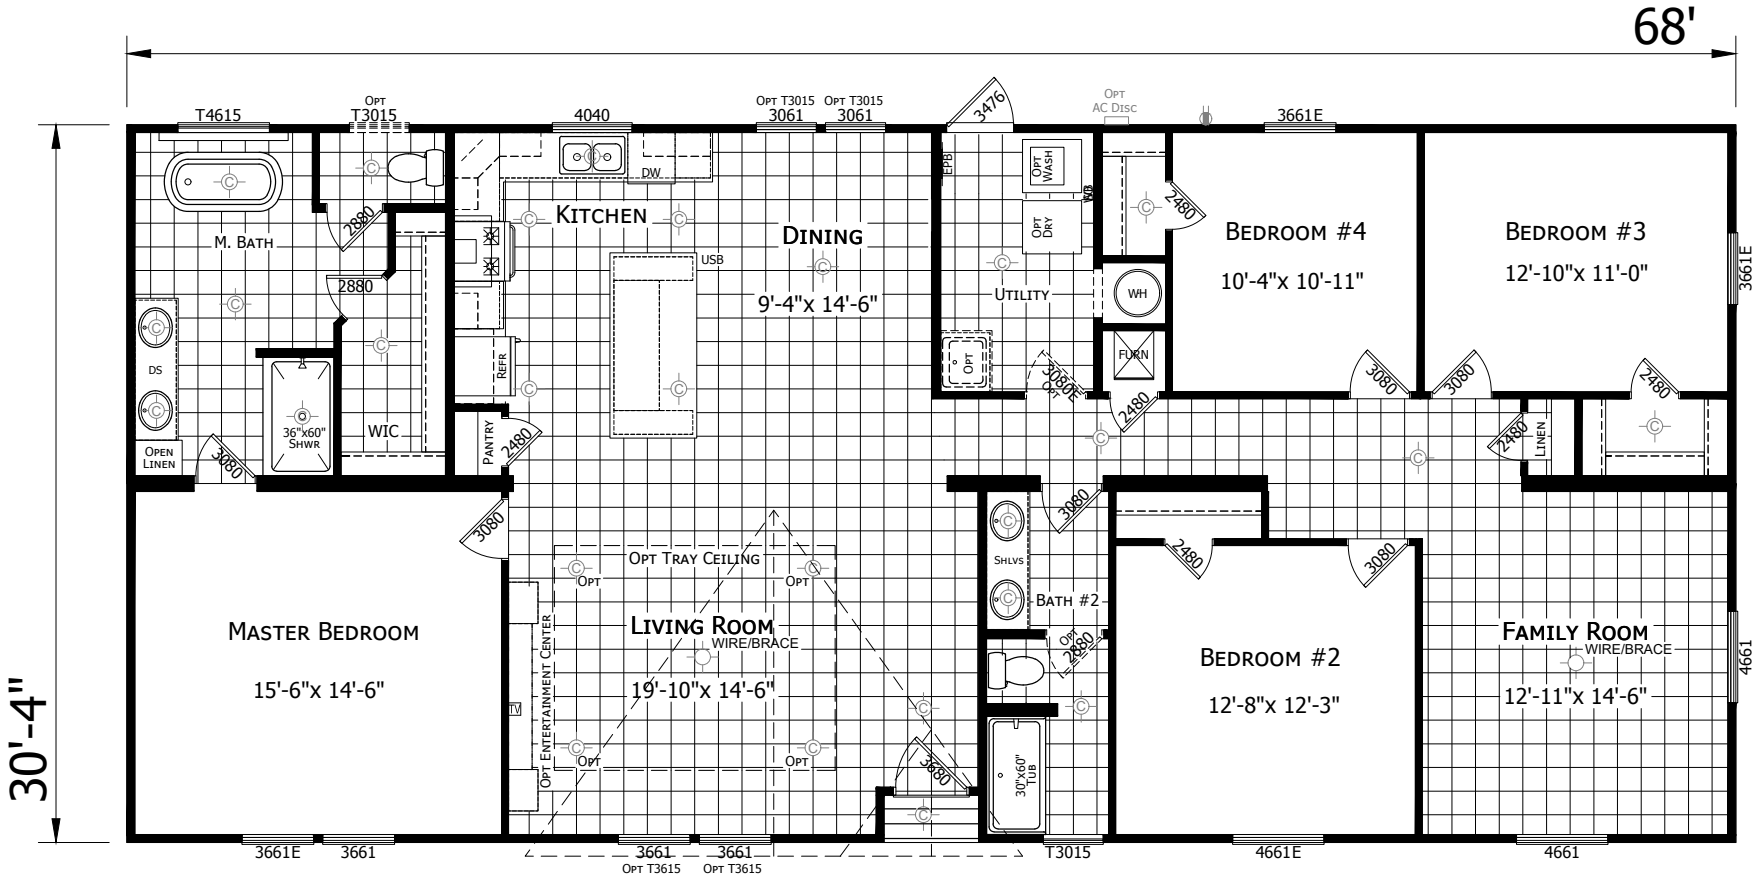

# Caddo

Innovation Series - Multi Section

2,055 SQ. FT. (Approximate) 4 Bedrooms, 2 Baths

Last Updated: 5-11-21

**FACTORY EXPO HOME CENTERS**  
 3401 W. Corsicana Hwy  
 Athens, Texas 75751

**FactoryExpoDirect.net | 1-800-218-5309**