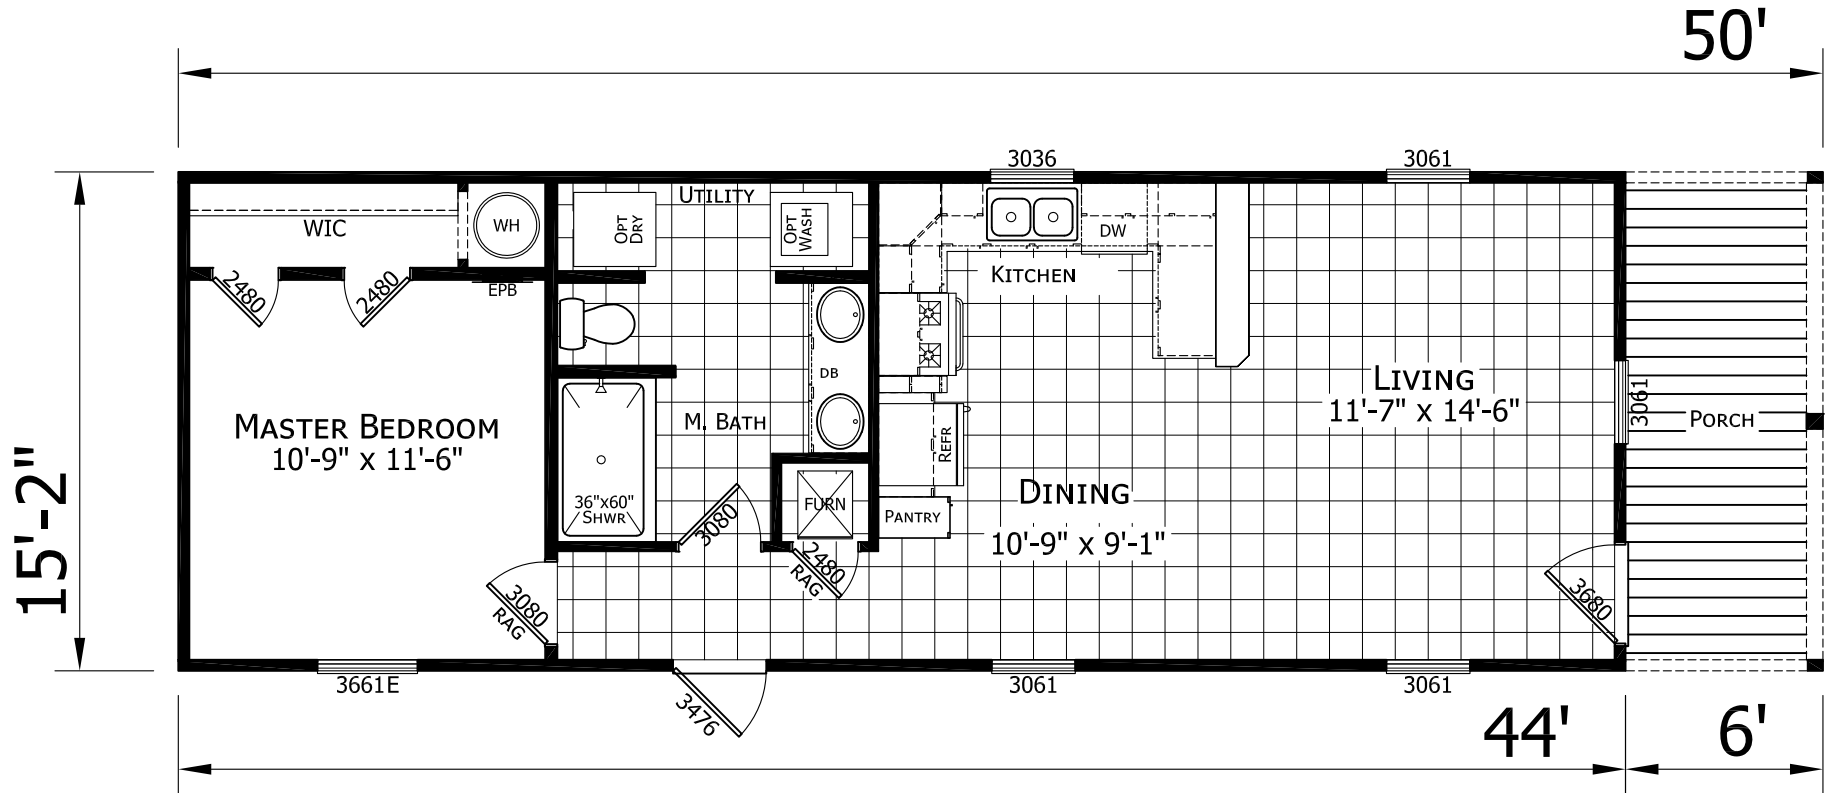

Broaddus

Innovation Series

758 SQ. FT. (Approximate) 1 Bedroom, 1 Bath

CHAMPION
HOMES CENTER

Last Updated: 10-3-22

CHAMPION HOMES CENTER
3401 W. Corsicana Hwy
Athens, Texas 75751

FactoryExpoDirect.net | 1-800-218-5309