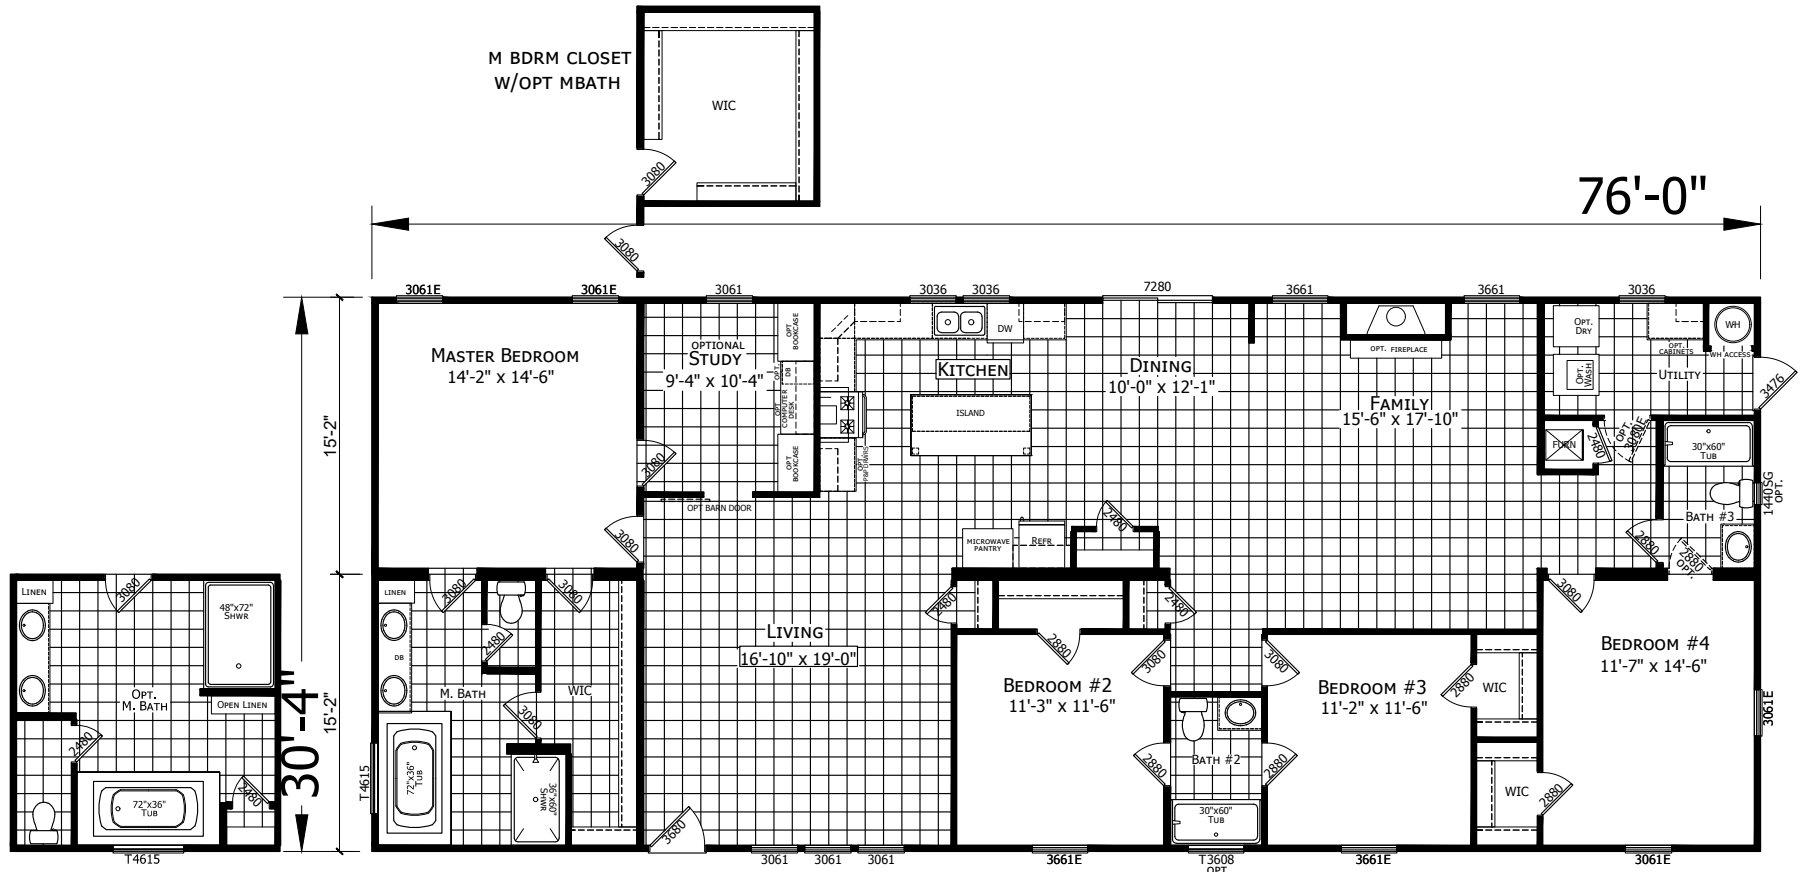

Bivins

Innovation Series - Multi Section

2,305 SQ. FT. (Approximate) 4 Bedrooms, 2 Baths

Last Updated: 10-12-23

CHAMPION HOMES CENTER
 3401 W. Corsicana Hwy
 Athens, Texas 75751

FactoryExpoDirect.net | 1-800-218-5309