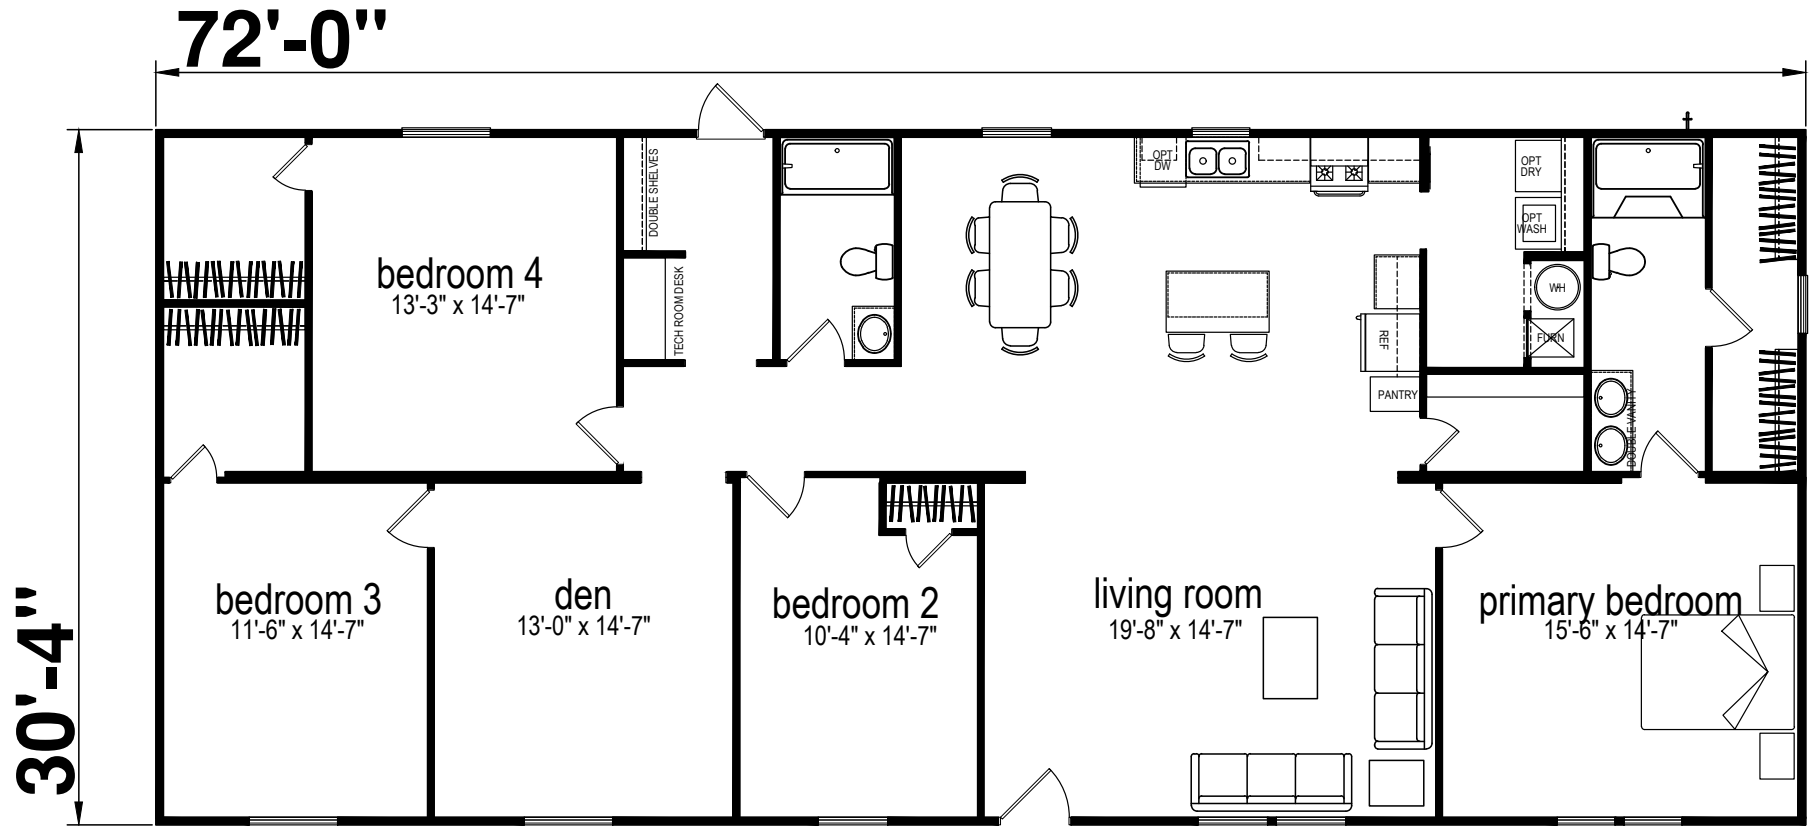

Bensing

Prime Series

2,185 SQ. FT. (Approximate) 4 Bedroom, 2 Bath

CHAMPION[®]
HOMES CENTER

Last Updated: 5-2-23

CHAMPION HOMES CENTER

3401 W. Corsicana Hwy
Athens, Texas 75751

FactoryExpoDirect.net | 1-800-218-5309