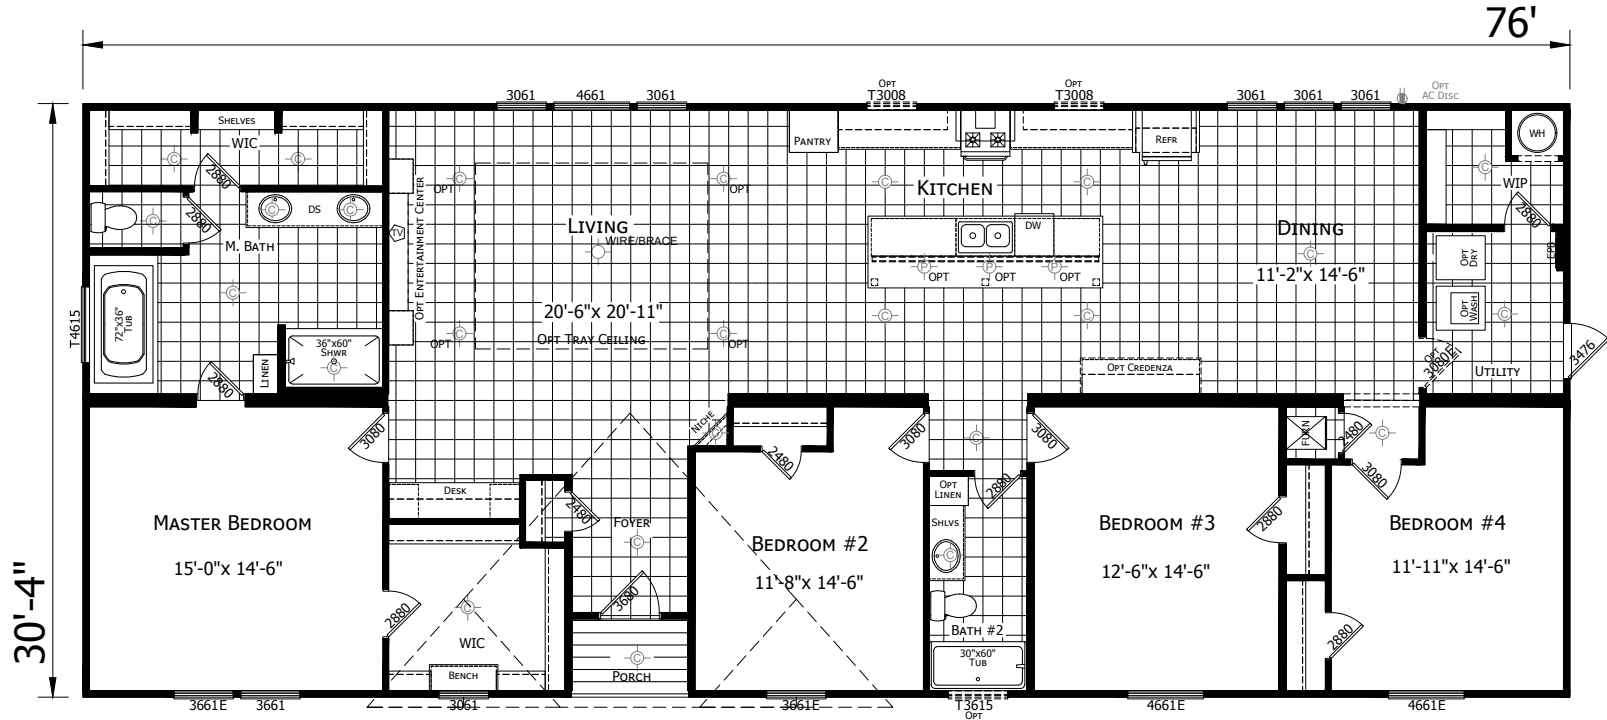

Avinger
Innovation Series

Factory Expo
"Factory Direct Pricing"
HOME CENTERS

Multi Section
4 Bedrooms, 2 Baths
Approx. 2,281 Sq. Ft.

Last Updated: 1-8-2020

3401 W. Corsicana Highway, Athens, TX 75751

1-800-218-5309