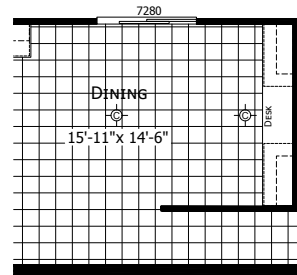

Arroyo
Innovation Series

Factory Expo
"Factory Direct Pricing"
HOME CENTERS

Multi-Section
3 Bedroom, 2 Bath
Approx. 1,935 Sq. Ft.

Last Updated: 2-21-19

3401 W. Corsicana Highway, Athens, TX 75751

1-800-218-5309