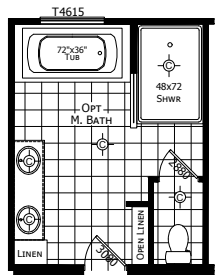

Arroyo
Innovation Series

Factory Expo
"Factory Direct Pricing"
HOME CENTERS

Multi-Section
3 Bedroom, 2 Bath
Approx. 1,935 Sq. Ft.

Last Updated: 2-21-19

3401 W. Corsicana Highway, Athens, TX 75751

1-800-218-5309