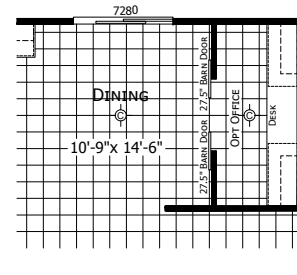

Arroyo
Innovation Series

Factory Expo
"Factory Direct Pricing"
HOME CENTERS

Multi-Section
3 Bedroom, 2 Bath
Approx. 1,935 Sq. Ft.

Last Updated: 2-21-19

3401 W. Corsicana Highway, Athens, TX 75751

1-800-218-5309