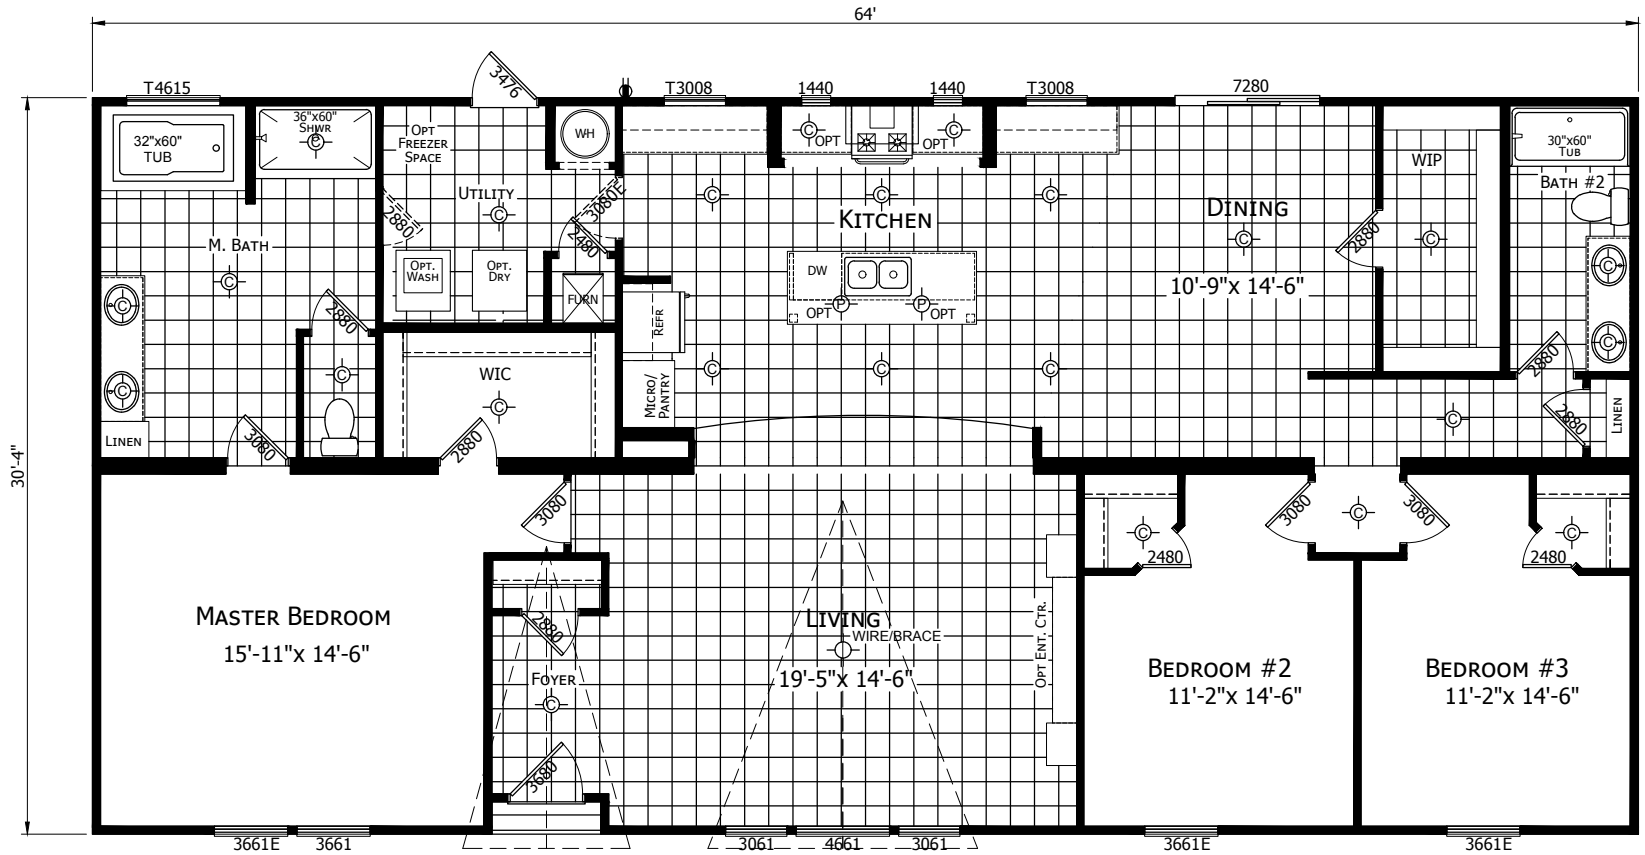

Arroyo
Innovation Series

Factory Expo
"Factory Direct Pricing"
HOME CENTERS

Multi-Section
3 Bedroom, 2 Bath
Approx. 1,935 Sq. Ft.

Last Updated: 2-21-19

3401 W. Corsicana Highway, Athens, TX 75751

1-800-218-5309