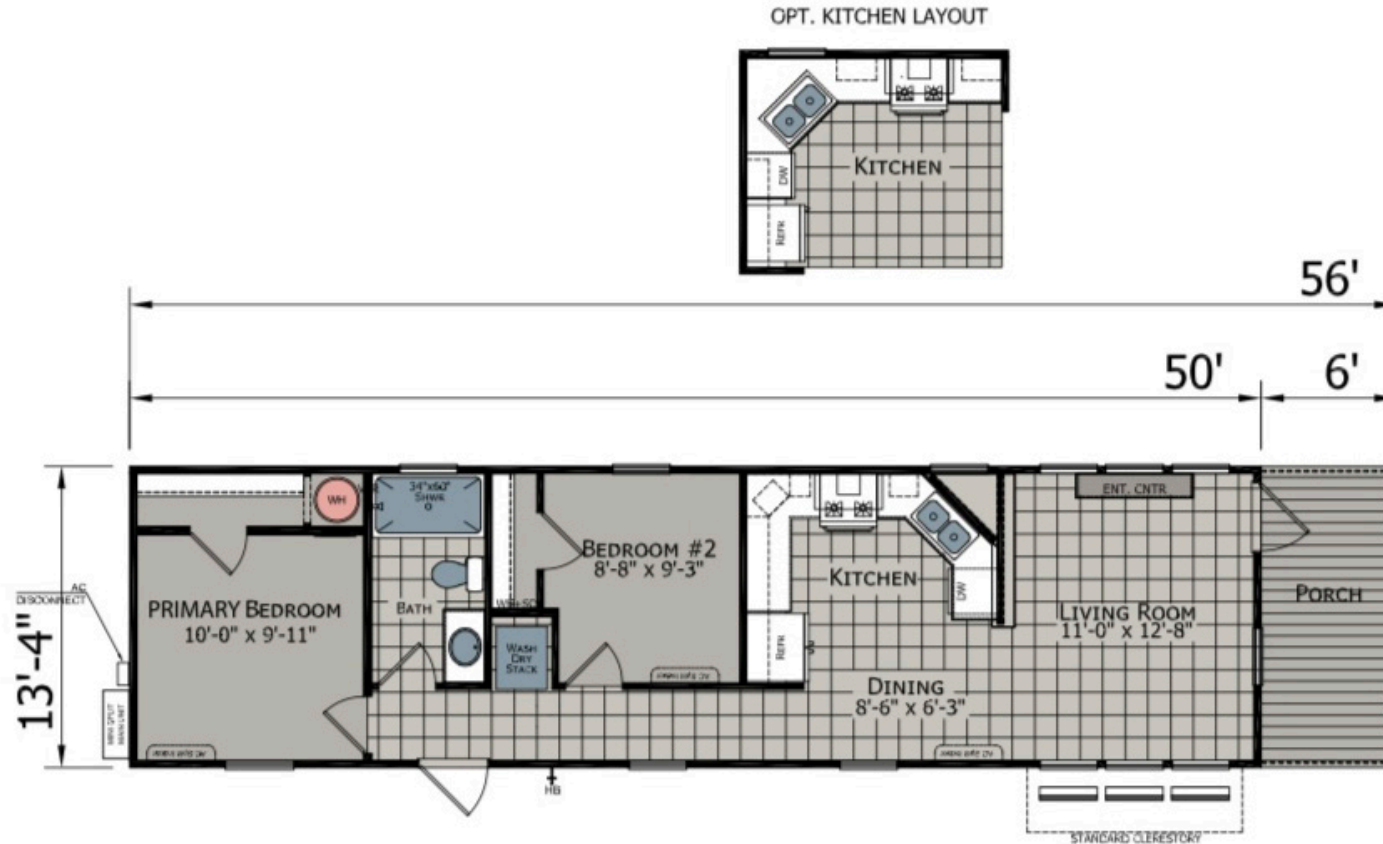

Archer

Tiny Home Series

667 SQ. FT. (Approximate) 2 Bedroom, 1 Bath

Last Updated: 9-30-24

CHAMPION HOMES CENTER
3401 W. Corsicana Hwy
Athens, Texas 75751

FactoryExpoDirect.net | 1-800-218-5309

IMPORTANT: Champion Homes Center reserves the right to modify, cancel or substitute products or features of this event at any time without prior notice or obligation. Pictures and other promotional materials are representative and may depict or contain floor plans, square footages, elevations, options, upgrades, extra design features, decorations, floor coverings, specialty light fixtures, custom paint and wall coverings, window treatments, landscaping, sound and alarm systems, furnishings, appliances, and other designer/decorator features and amenities that are not included as part of the home and/or may not be available at all locations. Home, pricing and community information is subject to change, and homes to prior sale, at any time without notice or obligation. ©2023 Champion Homes Center. All rights reserved.