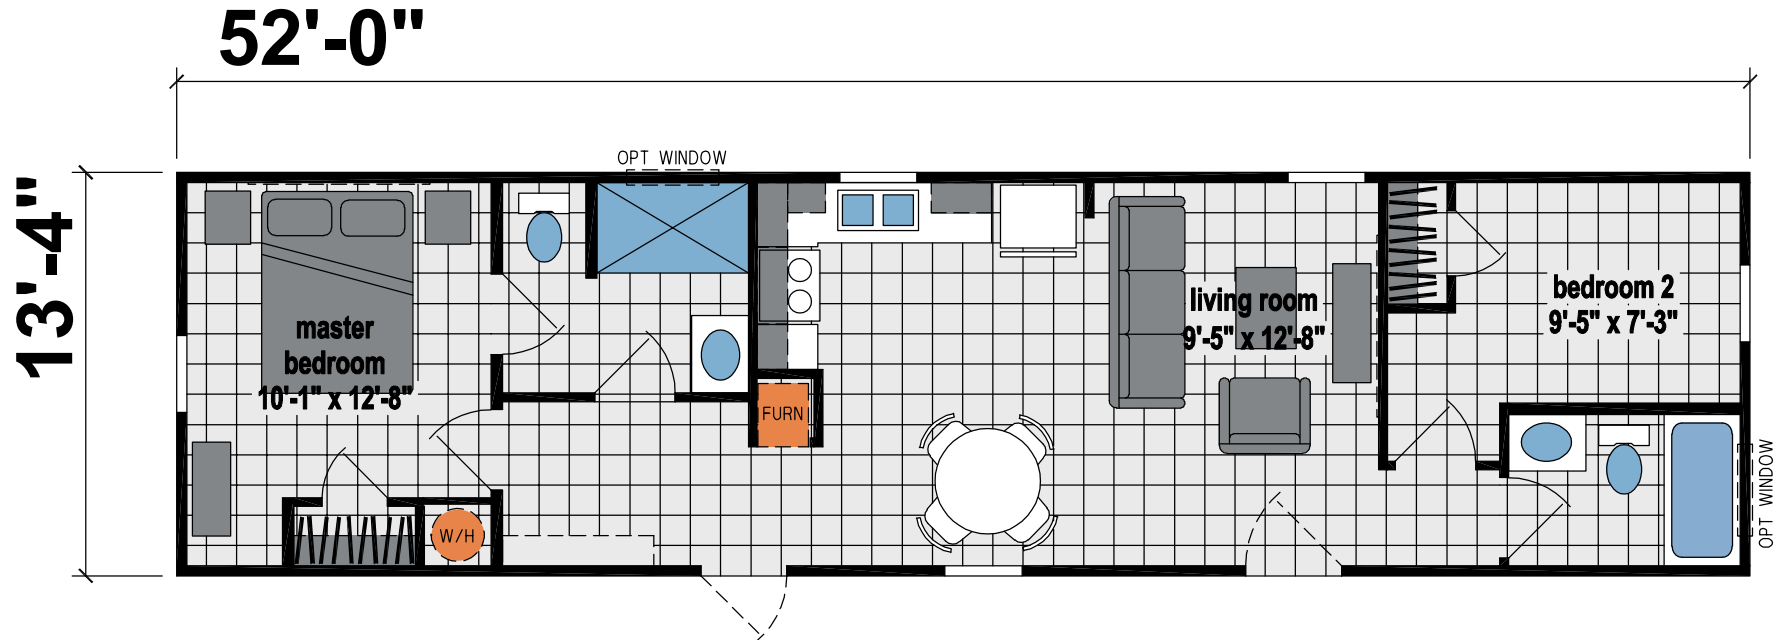

# Wilson

Prairie Dune Series

694 SQ. FT. (Approximate) 2 Bedroom, 2 Bath

Last Updated: 8-15-24

**CHAMPION HOMES CENTER**  
315 W. Skyline Rd.  
Arkansas City, KS 67005

**FactoryHomes.com | 1-800-965-0347**