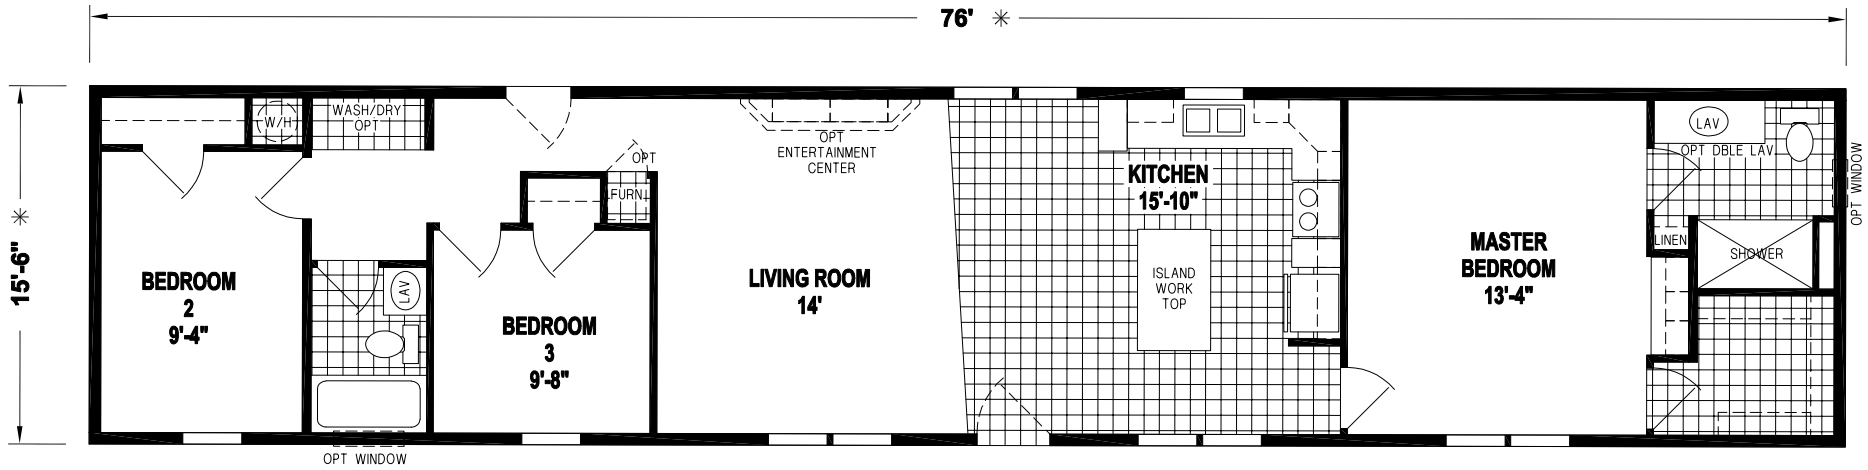

Wayside

Prairie Dune Series

3 Bedrooms, 2 Baths
Approx. 1,178 Sq. Ft.

Last Updated: 11-14-19

**OPTION
WALK-IN SHOWER BATH**

315 W. Skyline Rd.
 Arkansas City, KS 67005

I authorize Factory Expo Home Centers to build my house, per this plan.