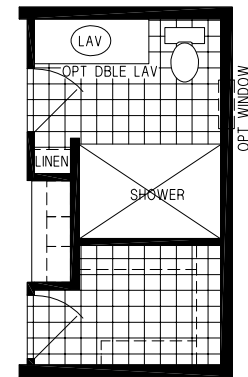

Wayside

Prairie Dune Series

3 Bedrooms, 2 Baths
Approx. 1,178 Sq. Ft.

Last Updated: 11-14-19

**OPTION
WALK-IN SHOWER BATH**

315 W. Skyline Rd.
 Arkansas City, KS 67005

I authorize Factory Expo Home Centers to build my house, per this plan.