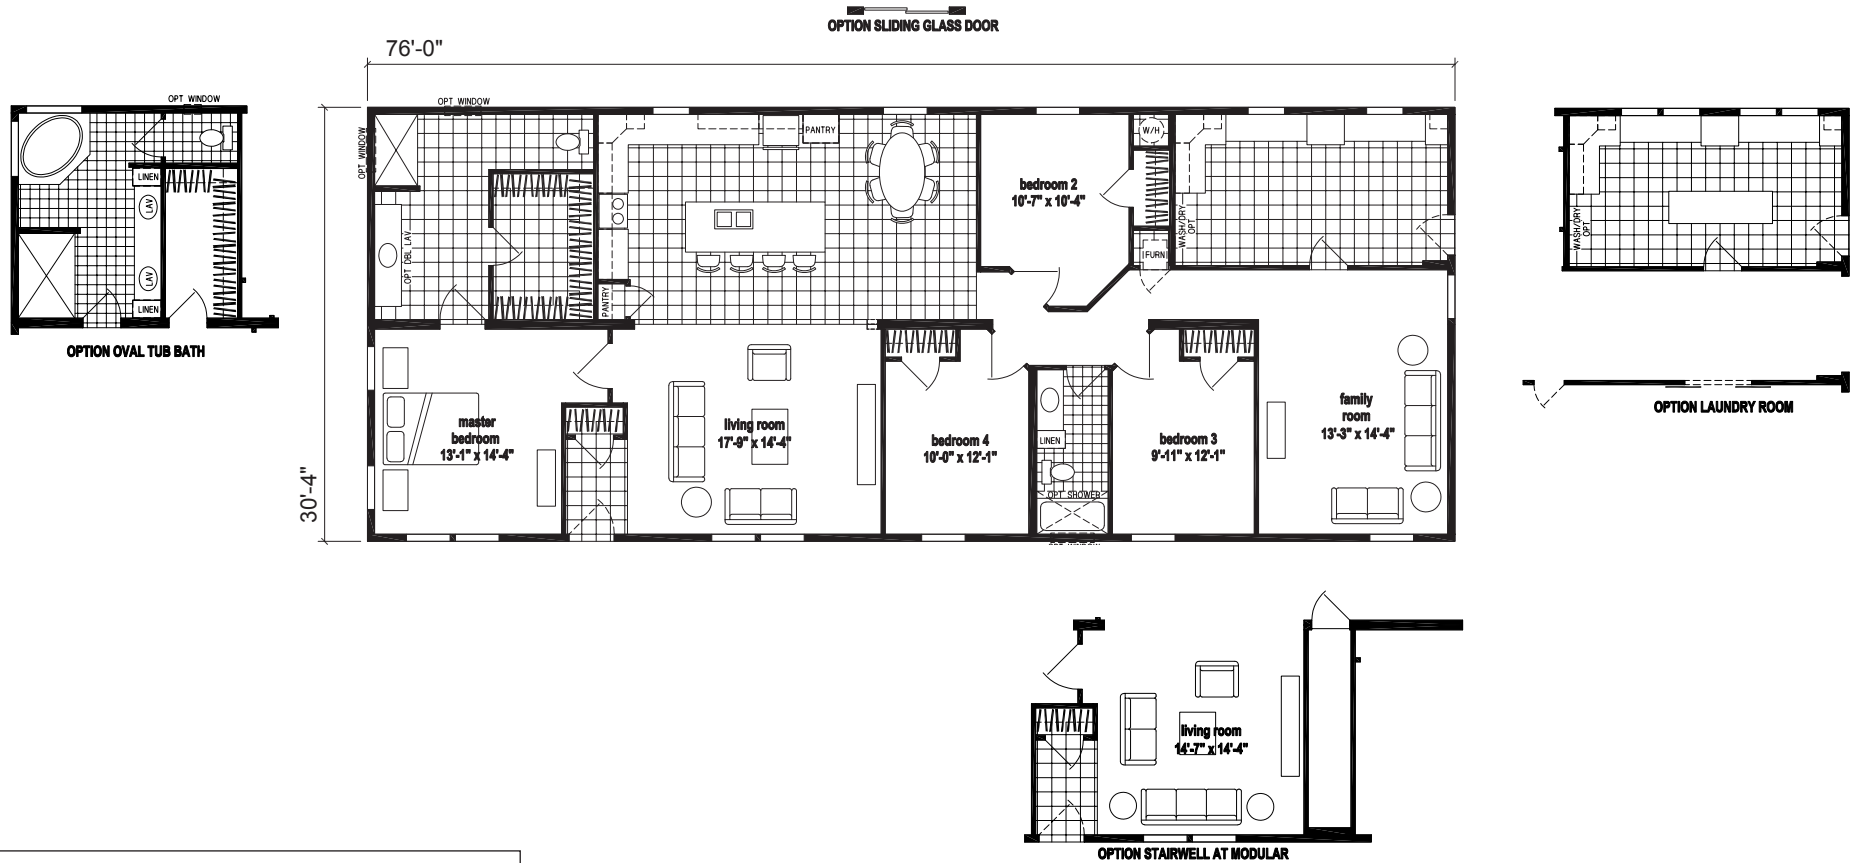

Waconda

Prairie Dune Series

2,305 SQ. FT. (Approximate) 4 Bedroom, 2 Bath

Last Updated: 8-16-23

CHAMPION HOMES CENTER
315 W. Skyline Rd.
Arkansas City, KS 67005

FactoryHomes.com | 1-800-965-0347

IMPORTANT: Champion Homes reserves the right to modify, cancel or substitute products or features of this event at any time without prior notice or obligation. Pictures and other promotional materials are representative and may depict or contain floor plans, square footages, elevations, options, upgrades, extra design features, decorations, floor coverings, specialty light fixtures, custom paint and wall coverings, window treatments, landscaping, sound and alarm systems, furnishings, appliances, and other designer/decorator features and amenities that are not included as part of the home and/or may not be available at all locations. Home, pricing and community information is subject to change, and homes to prior sale, at any time without notice or obligation. ©2023 Champion Homes. All rights reserved.