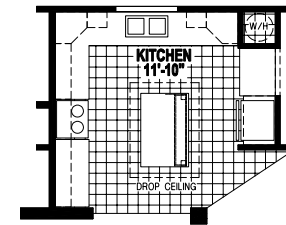

Turley

Prairie Dune Series

Factory Expo

"Factory Direct Value" HOME CENTERS

3 Bedrooms, 2 Baths
Approx. 1,456 Sq. Ft.

Last Updated: 11-14-19

315 W. Skyline Rd.
Arkansas City, KS 67005

I authorize Factory Expo Home Centers to build my house, per this plan.