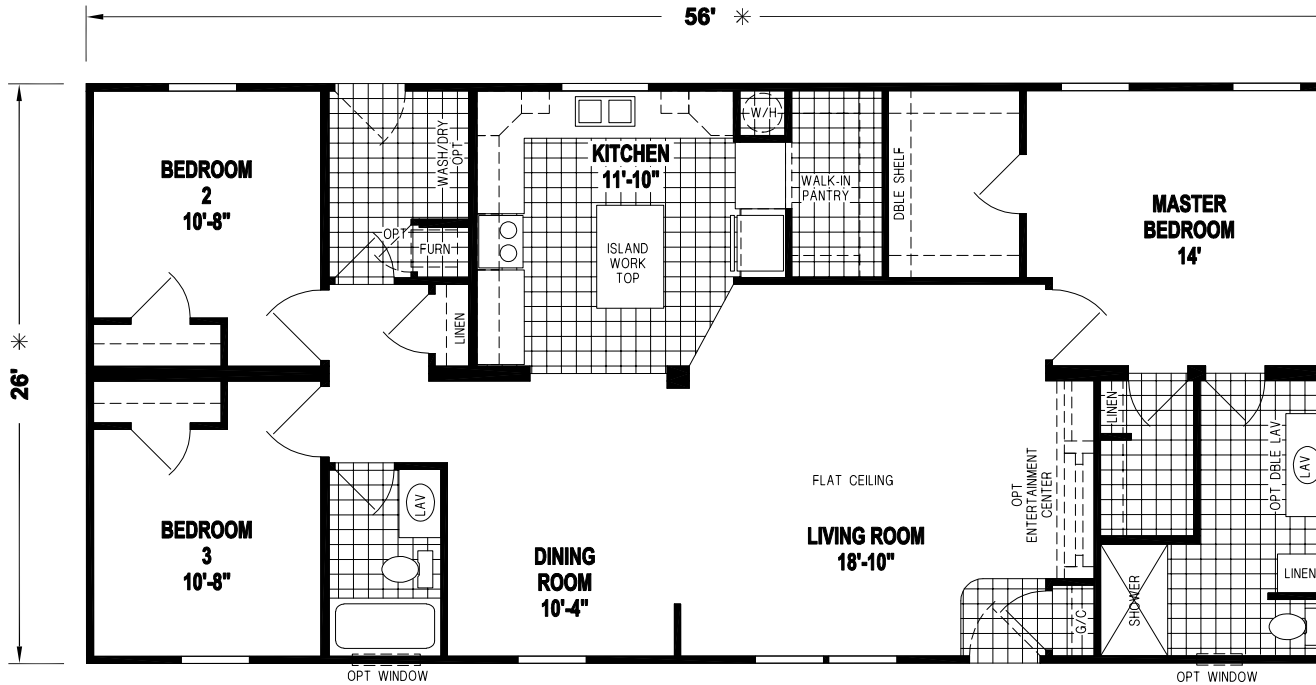

Turley

Prairie Dune Series

Factory Expo

"Factory Direct Value" HOME CENTERS

3 Bedrooms, 2 Baths
Approx. 1,456 Sq. Ft.

Last Updated: 11-14-19

315 W. Skyline Rd.
Arkansas City, KS 67005

I authorize Factory Expo Home Centers to build my house, per this plan.