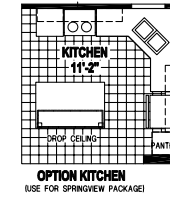

Sanders

Prairie Dune Series

2 Bedrooms, 1 Bath
Approx. 852 Sq. Ft.

Last Updated: 11-14-19

315 W. Skyline Rd.
Arkansas City, KS 67005

I authorize Factory Expo Home Centers to build my house, per this plan.

X _____