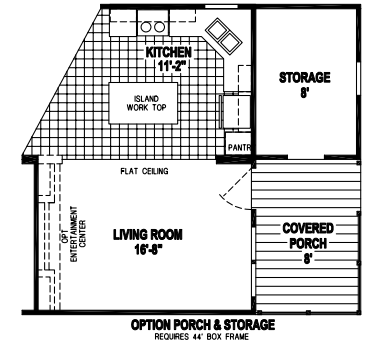

Sanders

Prairie Dune Series

2 Bedrooms, 1 Bath
Approx. 852 Sq. Ft.

Last Updated: 11-14-19

315 W. Skyline Rd.
Arkansas City, KS 67005

I authorize Factory Expo Home Centers to build my house, per this plan.

X _____