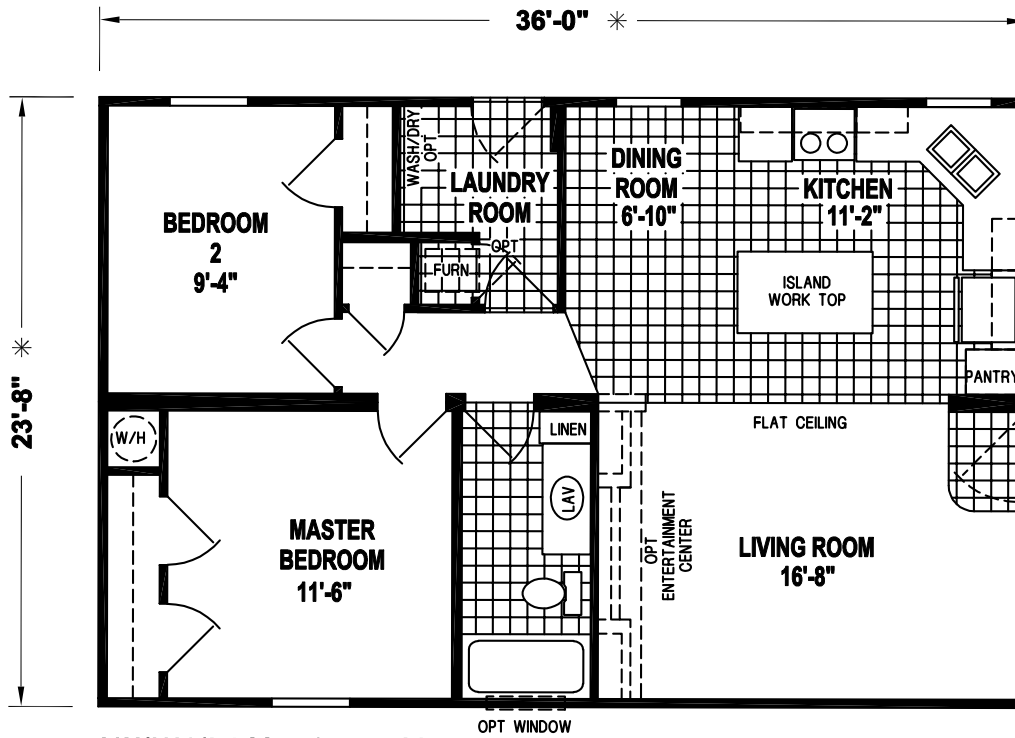

Sanders

Prairie Dune Series

2 Bedrooms, 1 Bath
Approx. 852 Sq. Ft.

Last Updated: 11-14-19

315 W. Skyline Rd.
Arkansas City, KS 67005

I authorize Factory Expo Home Centers to build my house, per this plan.

X _____