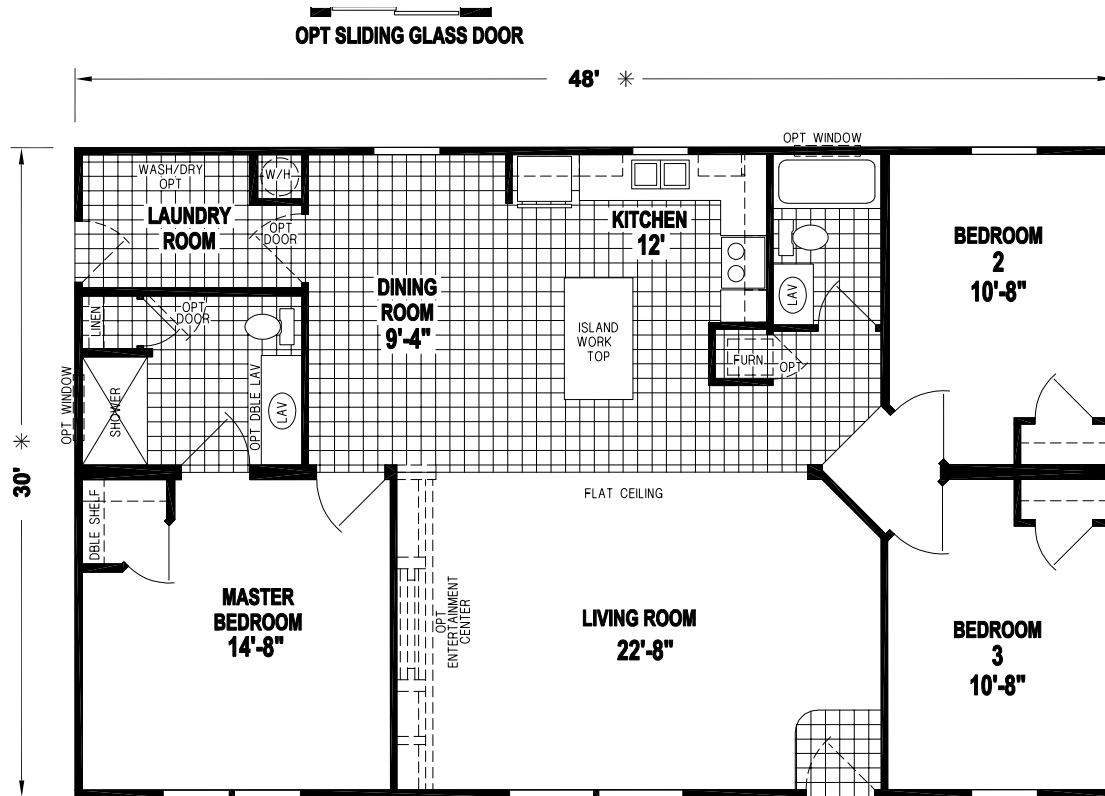

# Factory Expo

"Factory Direct Value" HOME CENTERS

3 Bedrooms, 2 Baths  
Approx. 1,440 Sq. Ft.

Last Updated: 11-14-19

315 W. Skyline Rd.  
Arkansas City, KS 67005

I authorize Factory Expo Home Centers to build my house, per this plan.