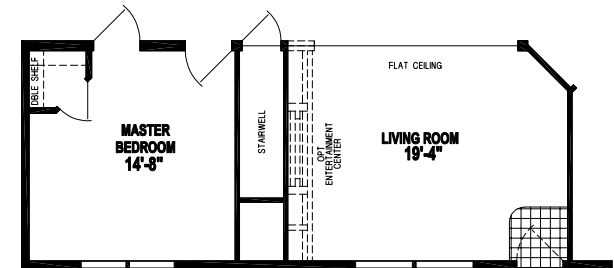

# Factory Expo

"Factory Direct Value" HOME CENTERS

3 Bedrooms, 2 Baths  
Approx. 1,440 Sq. Ft.

Last Updated: 11-14-19

315 W. Skyline Rd.  
Arkansas City, KS 67005

I authorize Factory Expo Home Centers to build my house, per this plan.