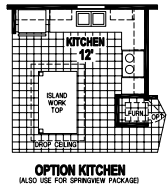

# Factory Expo

"Factory Direct Value" HOME CENTERS

3 Bedrooms, 2 Baths  
Approx. 1,440 Sq. Ft.

Last Updated: 11-14-19

315 W. Skyline Rd.  
Arkansas City, KS 67005

I authorize Factory Expo Home Centers to build my house, per this plan.