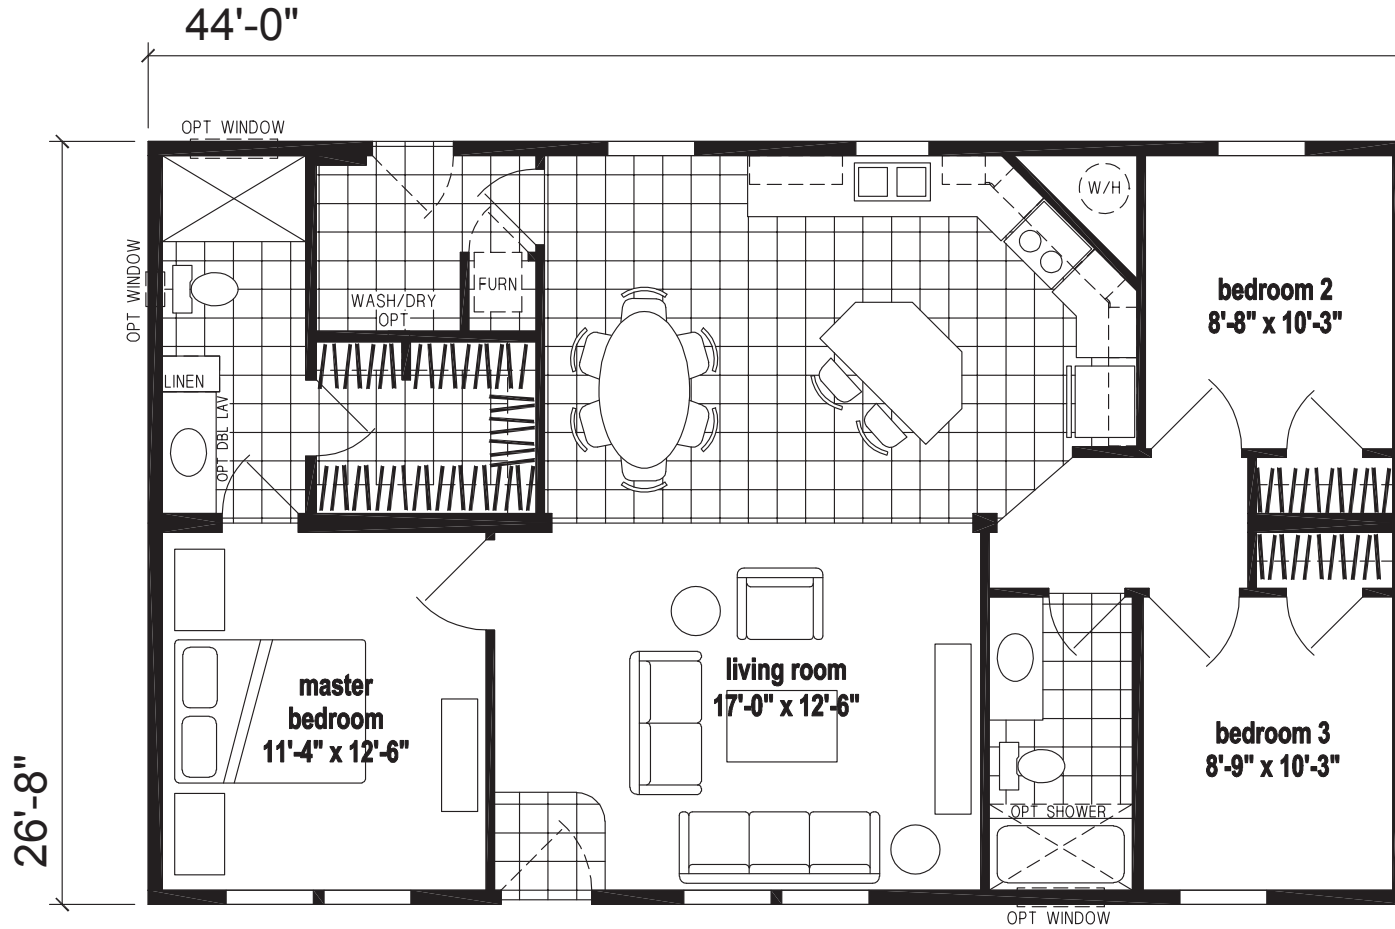

Parkerfield

Prairie Dune Series

1,173 SQ. FT. (Approximate) 3 Bedroom, 2 Bath

CHAMPION
HOMES CENTER

Last Updated: 8-16-23

CHAMPION HOMES CENTER
315 W. Skyline Rd.
Arkansas City, KS 67005

FactoryHomes.com | 1-800-965-0347