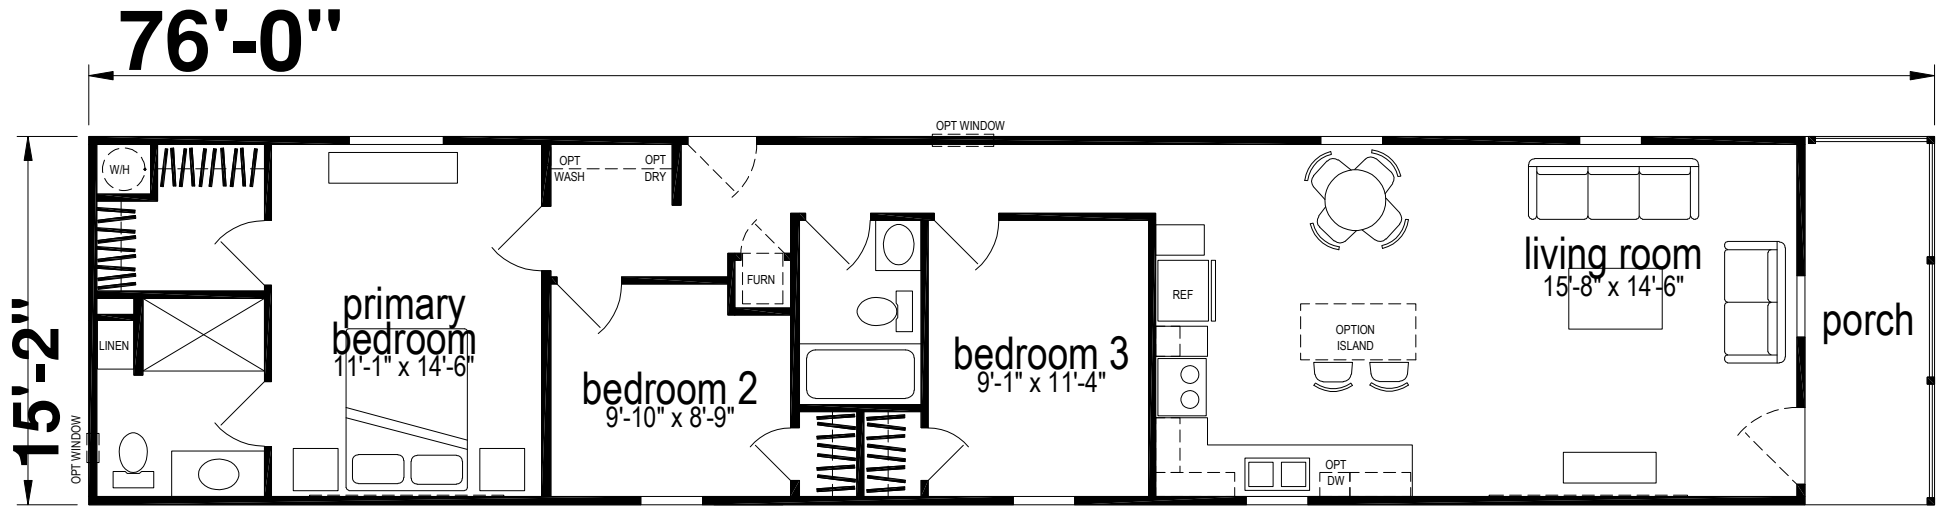

Oberlin

Prairie Dune Series

1,153 SQ. FT. (Approximate) 3 Bedroom, 2 Bath

Last Updated: 8-15-24

CHAMPION HOMES CENTER
315 W. Skyline Rd.
Arkansas City, KS 67005

FactoryHomes.com | 1-800-965-0347

IMPORTANT: Champion Homes reserves the right to modify, cancel or substitute products or features of this event at any time without prior notice or obligation. Pictures and other promotional materials are representative and may depict or contain floor plans, square footages, elevations, options, upgrades, extra design features, decorations, floor coverings, specialty light fixtures, custom paint and wall coverings, window treatments, landscaping, sound and alarm systems, furnishings, appliances, and other designer/decorator features and amenities that are not included as part of the home and/or may not be available at all locations. Home, pricing and community information is subject to change, and homes to prior sale, at any time without notice or obligation. ©2023 Champion Homes. All rights reserved.