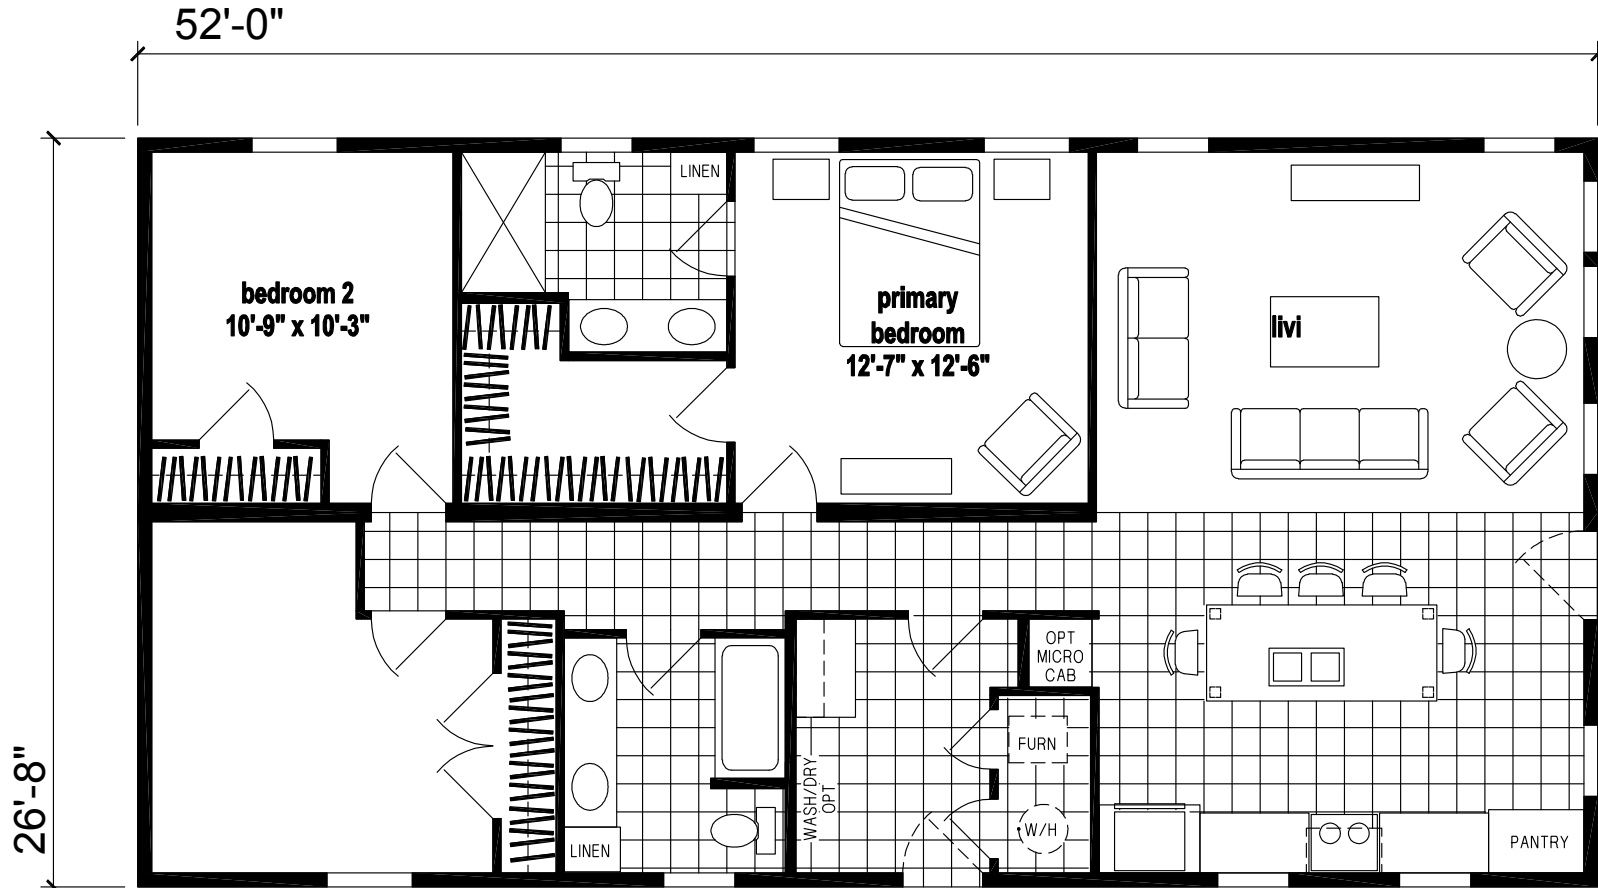

**Norland**  
Skyliner Series

1,386 SQ. FT. (Approximate) 3 Bedroom, 2 Bath

Last Updated: 8-16-23

**CHAMPION HOMES CENTER**  
315 W. Skyline Rd.  
Arkansas City, KS 67005

**FactoryHomes.com | 1-800-965-0347**