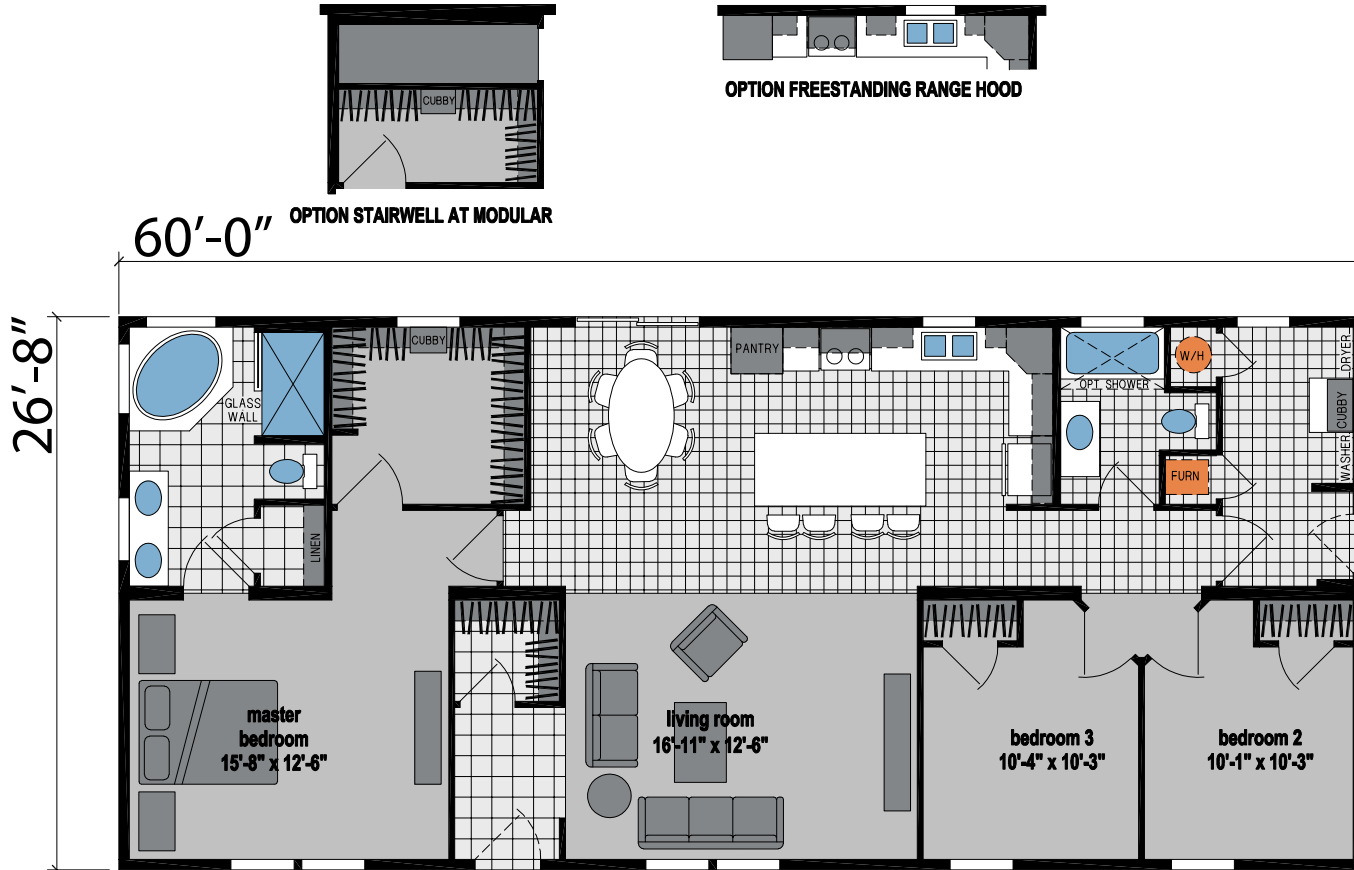

# Newkirk

Skyliner Series

1,600 SQ. FT. (Approximate) 3 Bedroom, 2 Bath

CHAMPION<sup>®</sup>  
HOMES CENTER

Last Updated: 8-16-23

CHAMPION HOMES CENTER  
315 W. Skyline Rd.  
Arkansas City, KS 67005

FactoryHomes.com | 1-800-965-0347