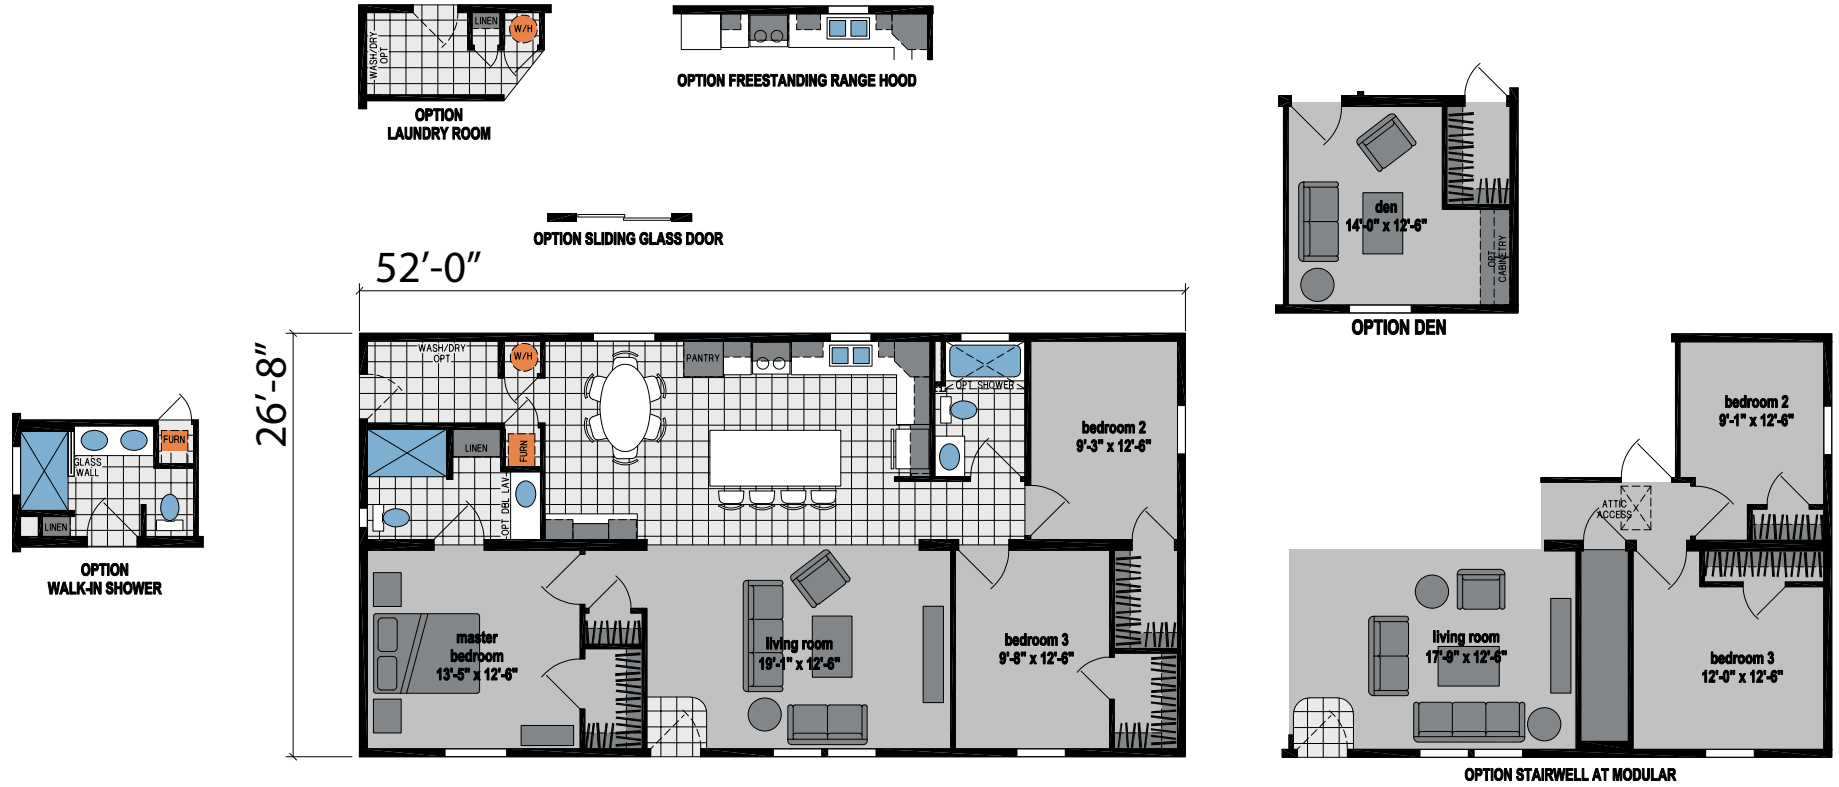

McKenna

Skyliner Series

1,386 SQ. FT. (Approximate) 3 Bedroom, 2 Bath

Last Updated: 8-16-23

CHAMPION HOMES CENTER
 315 W. Skyline Rd.
 Arkansas City, KS 67005

FactoryHomes.com | 1-800-965-0347

IMPORTANT: Champion Homes reserves the right to modify, cancel or substitute products or features of this event at any time without prior notice or obligation. Pictures and other promotional materials are representative and may depict or contain floor plans, square footages, elevations, options, upgrades, extra design features, decorations, floor coverings, specialty light fixtures, custom paint and wall coverings, window treatments, landscaping, sound and alarm systems, furnishings, appliances, and other designer/decorator features and amenities that are not included as part of the home and/or may not be available at all locations. Home, pricing and community information is subject to change, and homes to prior sale, at any time without notice or obligation. ©2023 Champion Homes. All rights reserved.