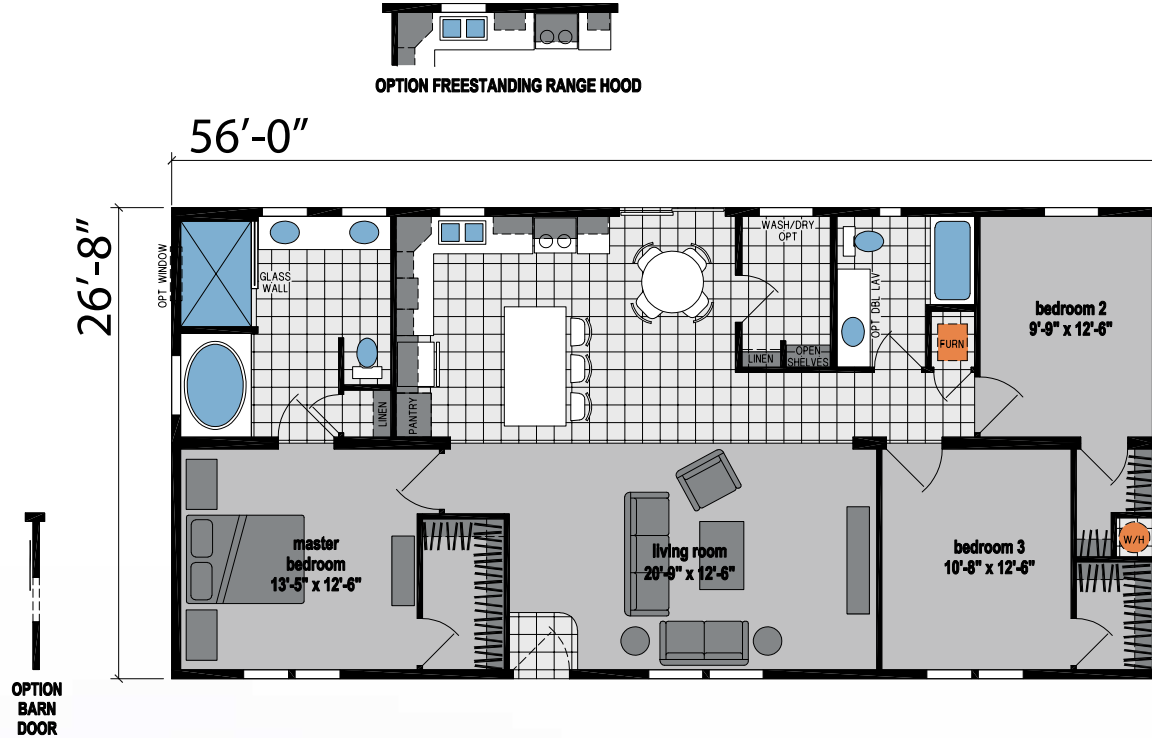

# Manhattan

Skyliner Series

1,386 SQ. FT. (Approximate) 3 Bedroom, 2 Bath

Last Updated: 8-16-23

**CHAMPION HOMES CENTER**  
315 W. Skyline Rd.  
Arkansas City, KS 67005

**FactoryHomes.com | 1-800-965-0347**