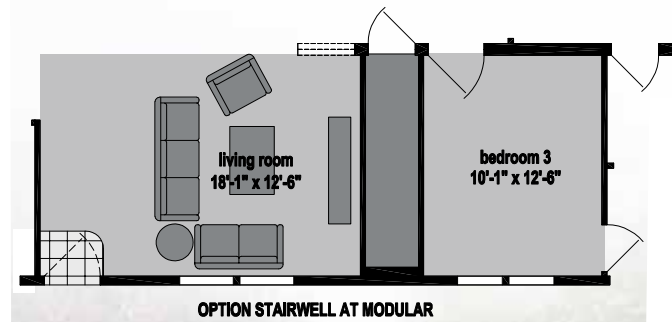

# Manhattan

Skyliner Series

1,386 SQ. FT. (Approximate) 3 Bedroom, 2 Bath

Last Updated: 8-16-23

**CHAMPION HOMES CENTER**  
315 W. Skyline Rd.  
Arkansas City, KS 67005

**FactoryHomes.com | 1-800-965-0347**