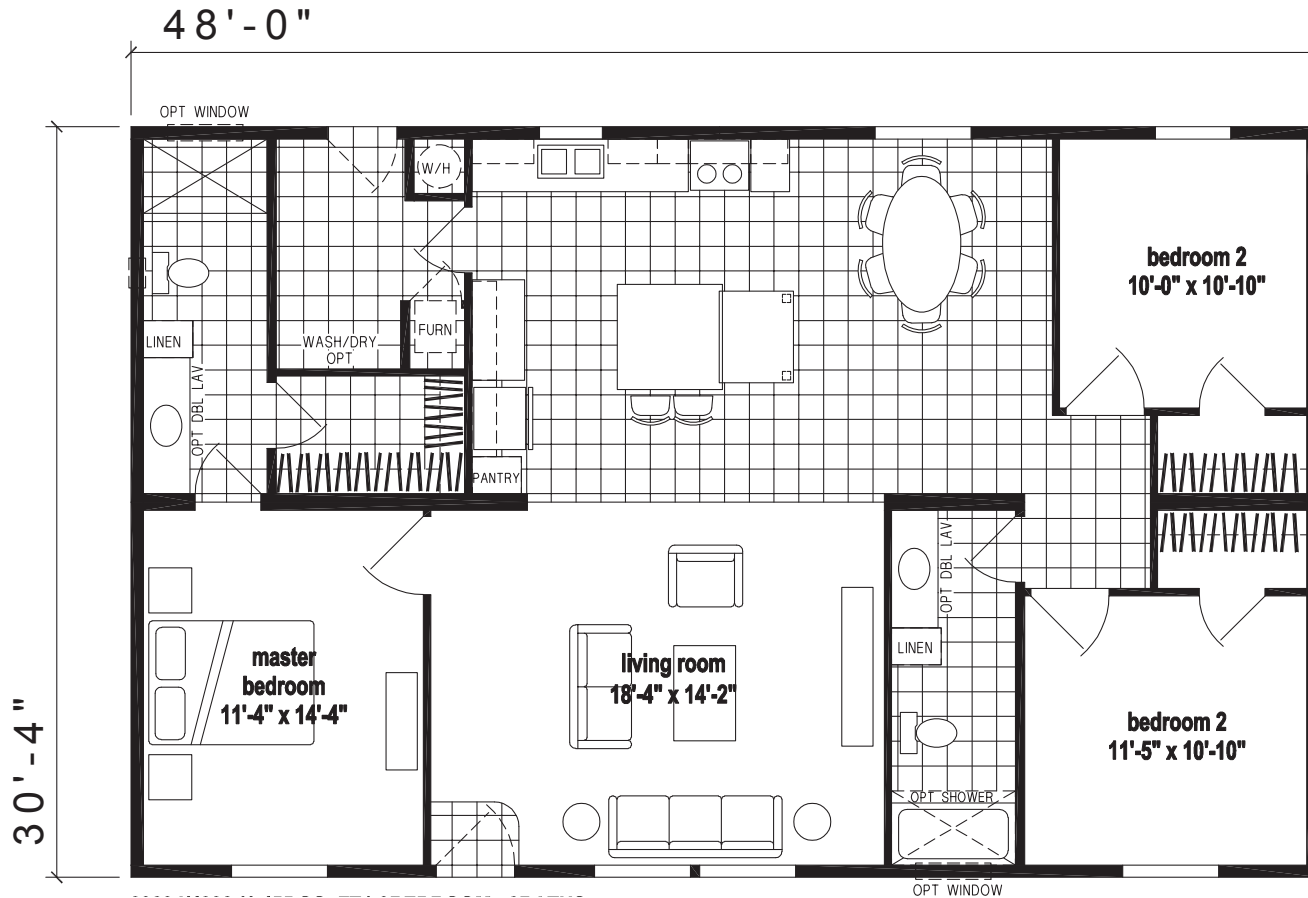

# Leonine

Prairie Dune Series

1,456 SQ. FT. (Approximate) 3 Bedroom, 2 Bath

CHAMPION  
HOMES CENTER

Last Updated: 8-16-23

**CHAMPION HOMES CENTER**  
315 W. Skyline Rd.  
Arkansas City, KS 67005

**FactoryHomes.com | 1-800-965-0347**