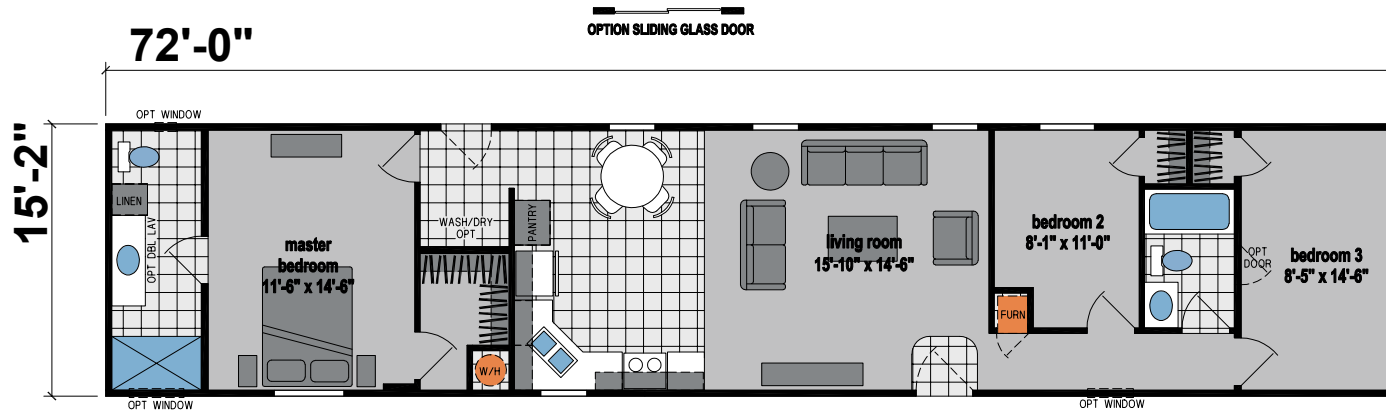

# Langley

Prairie Dune Series

1,092 SQ. FT. (Approximate) 3 Bedroom, 2 Bath

CHAMPION<sup>®</sup>  
HOMES CENTER

Last Updated: 8-16-23

**CHAMPION HOMES CENTER**  
315 W. Skyline Rd.  
Arkansas City, KS 67005