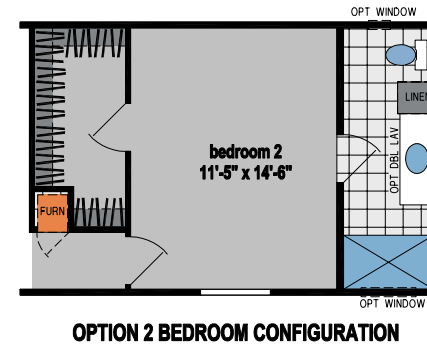

# Langley

Prairie Dune Series

1,092 SQ. FT. (Approximate) 3 Bedroom, 2 Bath

CHAMPION<sup>®</sup>  
HOMES CENTER

Last Updated: 8-16-23

**CHAMPION HOMES CENTER**  
315 W. Skyline Rd.  
Arkansas City, KS 67005