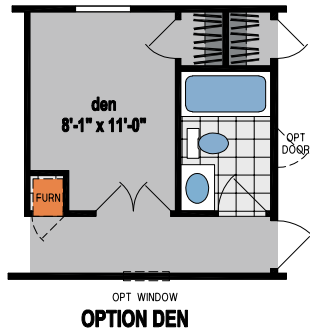

# Langley

Prairie Dune Series

1,092 SQ. FT. (Approximate) 3 Bedroom, 2 Bath

CHAMPION<sup>®</sup>  
HOMES CENTER

Last Updated: 8-16-23

**CHAMPION HOMES CENTER**  
315 W. Skyline Rd.  
Arkansas City, KS 67005