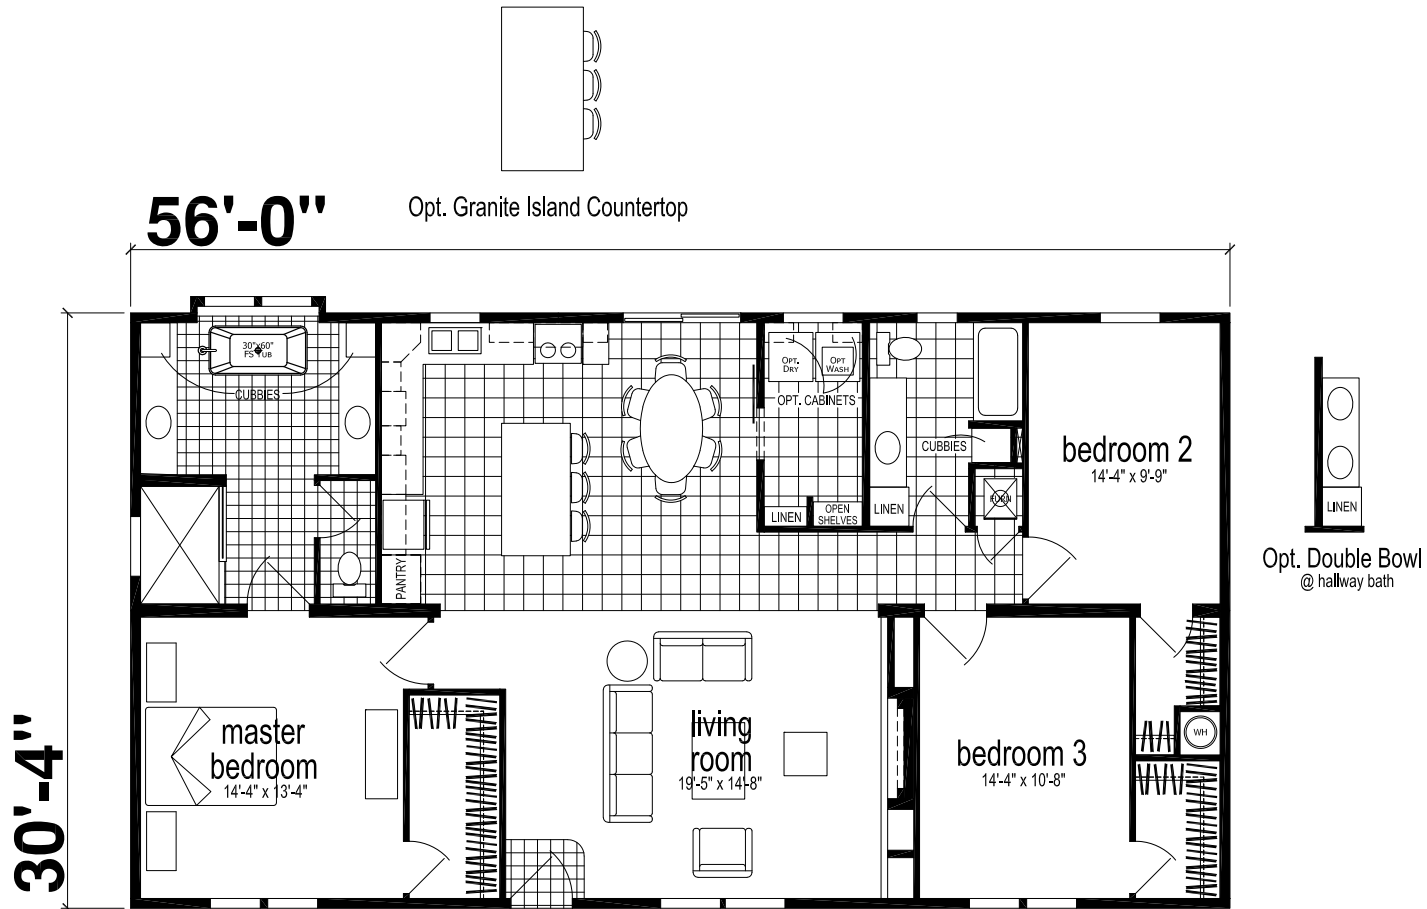

Kinsley

Skyliner Series

3 Bedrooms, 2 Baths
Approx. 1,699 Sq. Ft.

Last Updated: 11-13-19

315 W. Skyline Rd.
 Arkansas City, KS 67005

I authorize Factory Expo Home Centers to build my house, per this plan.

X _____
 Customer Signature/Date