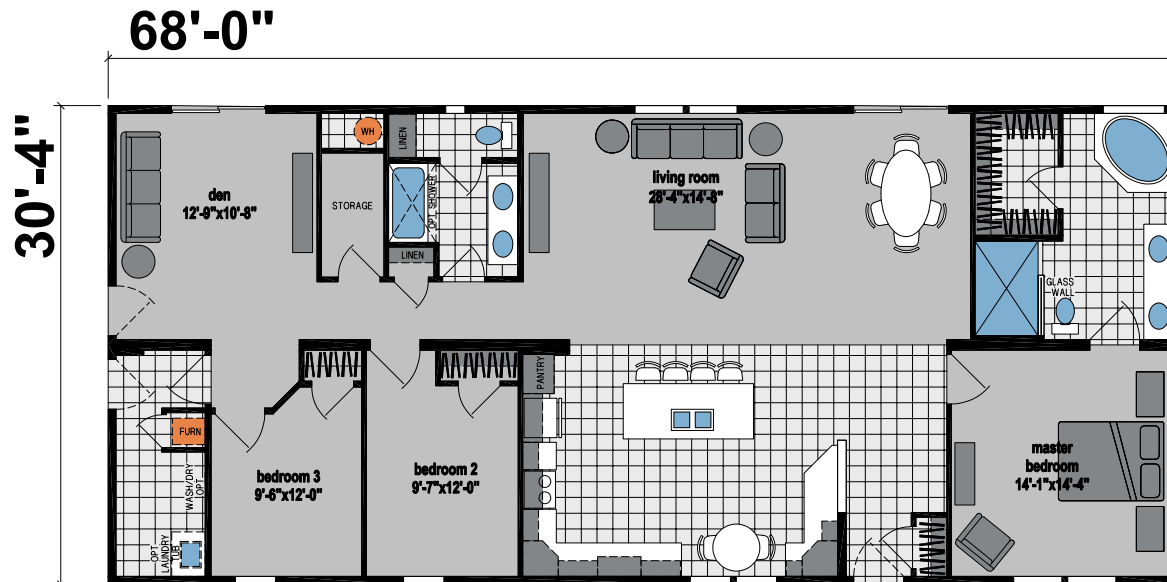

# Kessler

Skyliner Series

2,062 SQ. FT. (Approximate) 3 Bedroom, 2 Bath

CHAMPION  
HOMES CENTER

Last Updated: 8-16-23

CHAMPION HOMES CENTER  
315 W. Skyline Rd.  
Arkansas City, KS 67005

FactoryHomes.com | 1-800-965-0347