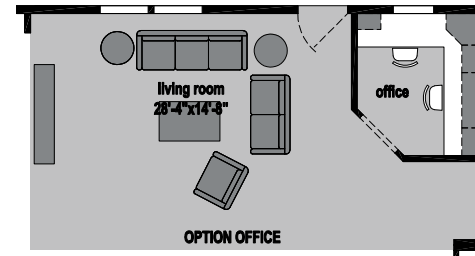

# Kessler

Skyliner Series

2,062 SQ. FT. (Approximate) 3 Bedroom, 2 Bath

CHAMPION  
HOMES CENTER

Last Updated: 8-16-23

CHAMPION HOMES CENTER  
315 W. Skyline Rd.  
Arkansas City, KS 67005

FactoryHomes.com | 1-800-965-0347