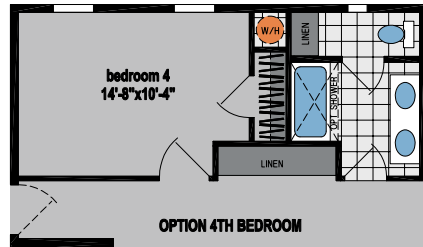

# Kessler

Skyliner Series

2,062 SQ. FT. (Approximate) 3 Bedroom, 2 Bath

CHAMPION  
HOMES CENTER

Last Updated: 8-16-23

CHAMPION HOMES CENTER  
315 W. Skyline Rd.  
Arkansas City, KS 67005

FactoryHomes.com | 1-800-965-0347