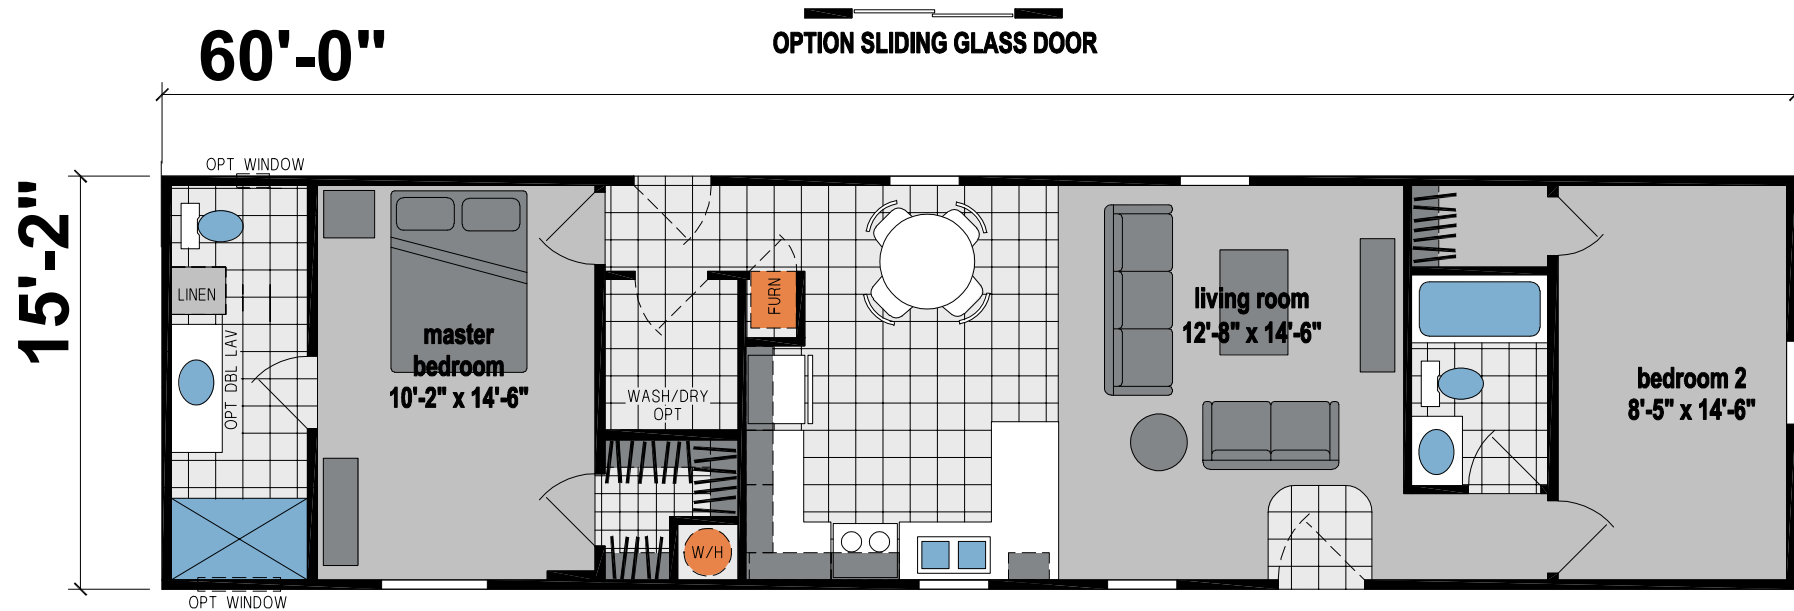

Huntley

Prairie Dune Series

910 SQ. FT. (Approximate) 2 Bedroom, 2 Bath

CHAMPION
HOMES CENTER

Last Updated: 8-16-23

CHAMPION HOMES CENTER
315 W. Skyline Rd.
Arkansas City, KS 67005

FactoryHomes.com | 1-800-965-0347