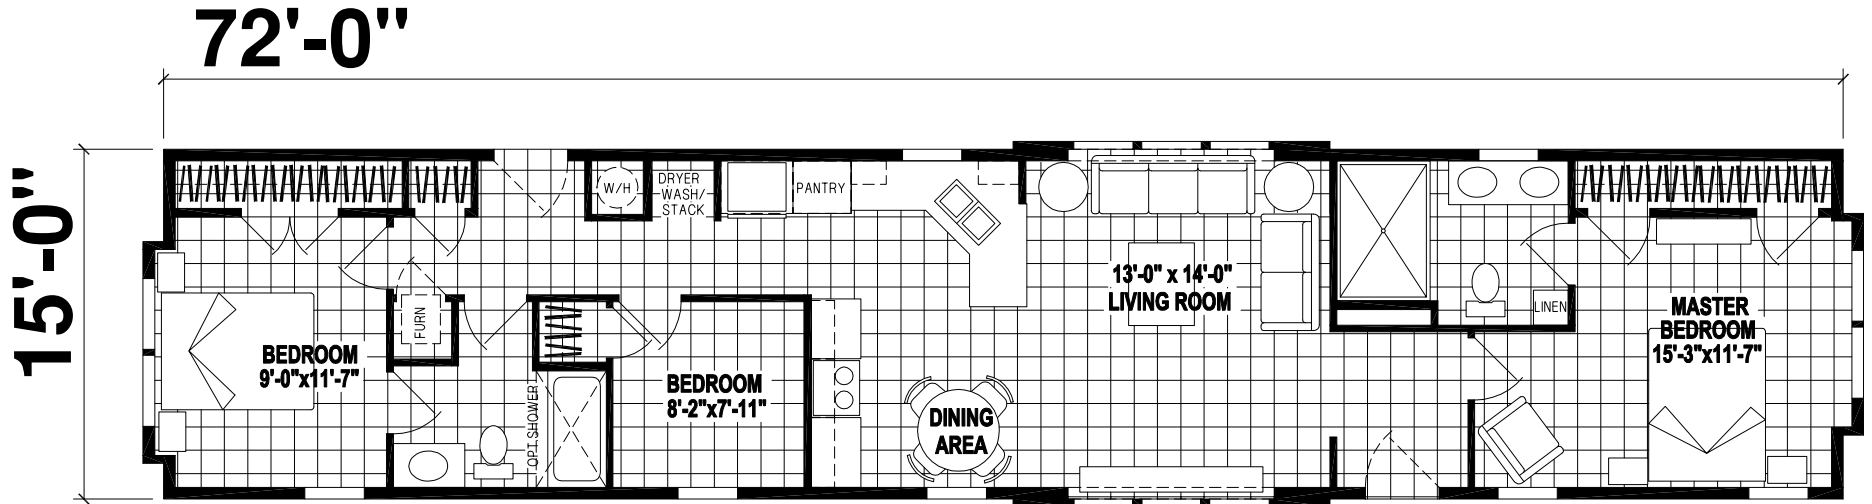

Holton

Contemporary Cabin Series

3 Bedrooms, 2 Baths
Approx. 1,080 Sq. Ft.

Last Updated: 4-2-20

OPTION KITTOPIA KITCHEN

315 W. Skyline Rd.
Arkansas City, KS 67005

I authorize Factory Expo Home Centers to build my house, per this plan.