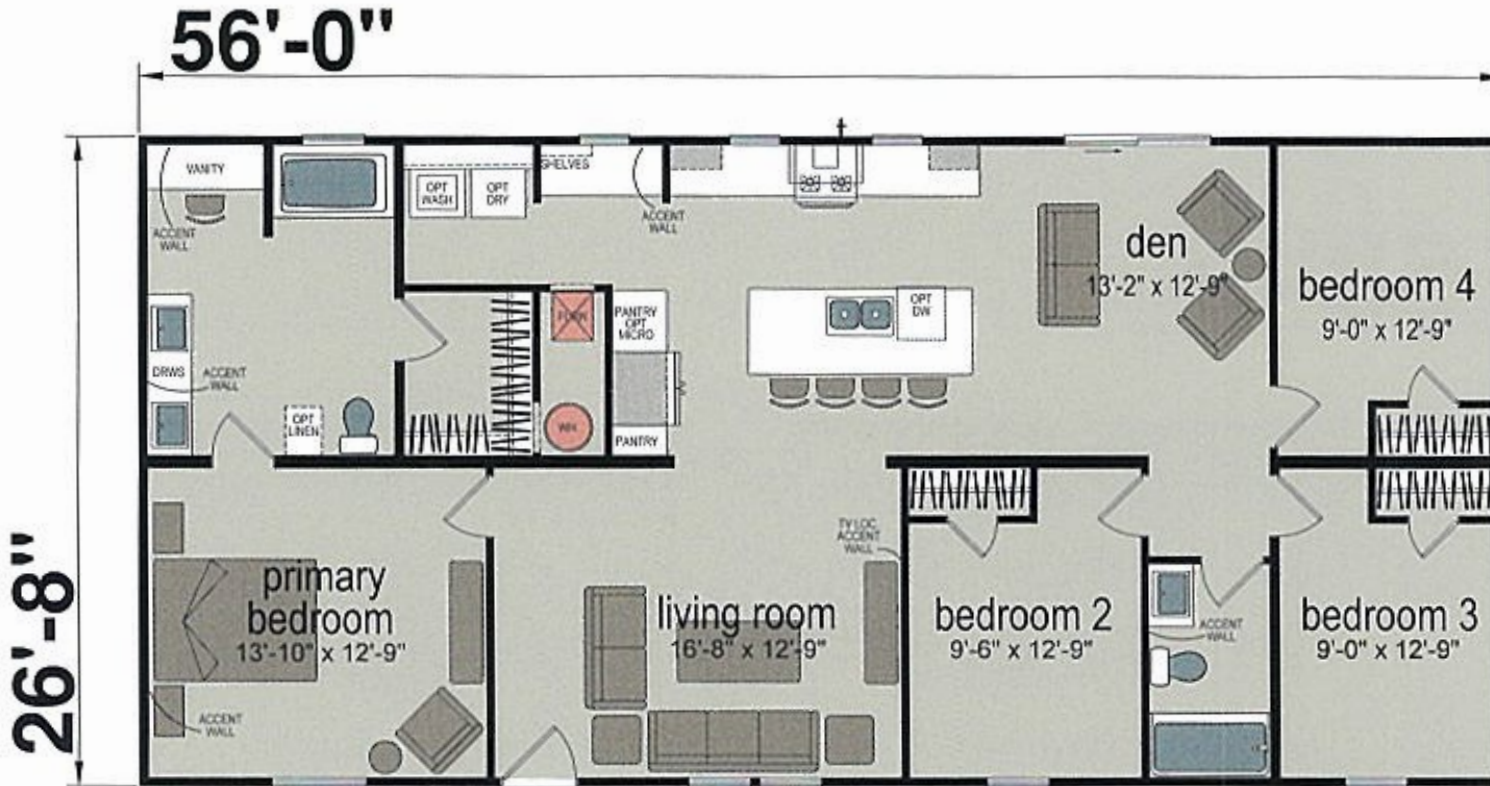

Hedville

Galaxy Series

1,493 SQ. FT. (Approximate) 4 Bedroom, 2 Bath

Last Updated: 5-20-24

CHAMPION HOMES CENTER
315 W. Skyline Rd.
Arkansas City, KS 67005

FactoryHomes.com | 1-800-965-0347

IMPORTANT: Champion Homes reserves the right to modify, cancel or substitute products or features of this event at any time without prior notice or obligation. Pictures and other promotional materials are representative and may depict or contain floor plans, square footages, elevations, options, upgrades, extra design features, decorations, floor coverings, specialty light fixtures, custom paint and wall coverings, window treatments, landscaping, sound and alarm systems, furnishings, appliances, and other designer/decorator features and amenities that are not included as part of the home and/or may not be available at all locations. Home, pricing and community information is subject to change, and homes to prior sale, at any time without notice or obligation. ©2023 Champion Homes. All rights reserved.