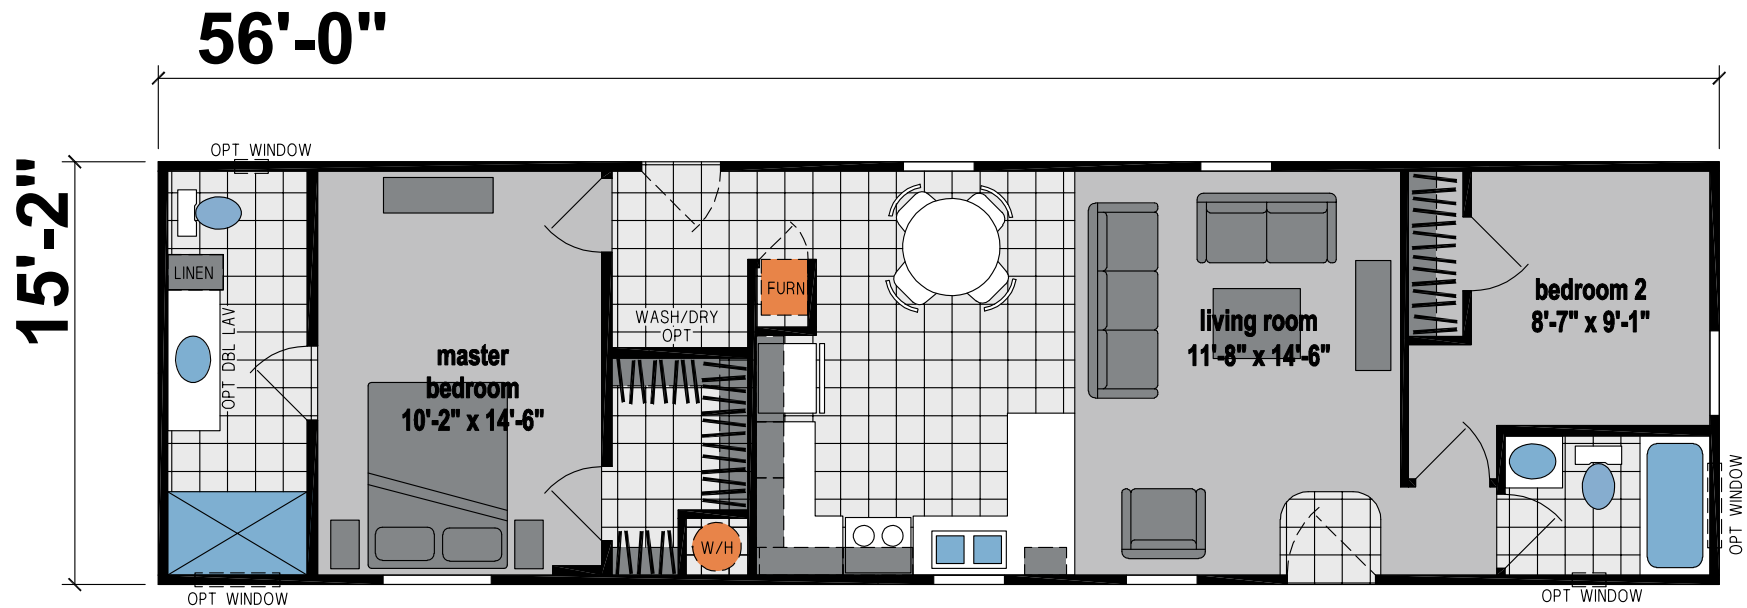

# Edgewood

Prairie Dune Series

849 SQ. FT. (Approximate) 2 Bedroom, 2 Bath

CHAMPION  
HOMES CENTER

Last Updated: 8-16-23

**CHAMPION HOMES CENTER**  
315 W. Skyline Rd.  
Arkansas City, KS 67005

**FactoryHomes.com | 1-800-965-0347**