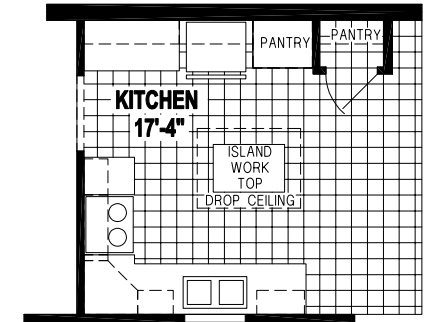

Corbin

Prairie Dune Series

3 Bedrooms, 2 Baths
Approx. 1,144 Sq. Ft.

Last Updated: 11-14-19

315 W. Skyline Rd.
Arkansas City, KS 67005

I authorize Factory Expo Home Centers to build my house, per this plan.