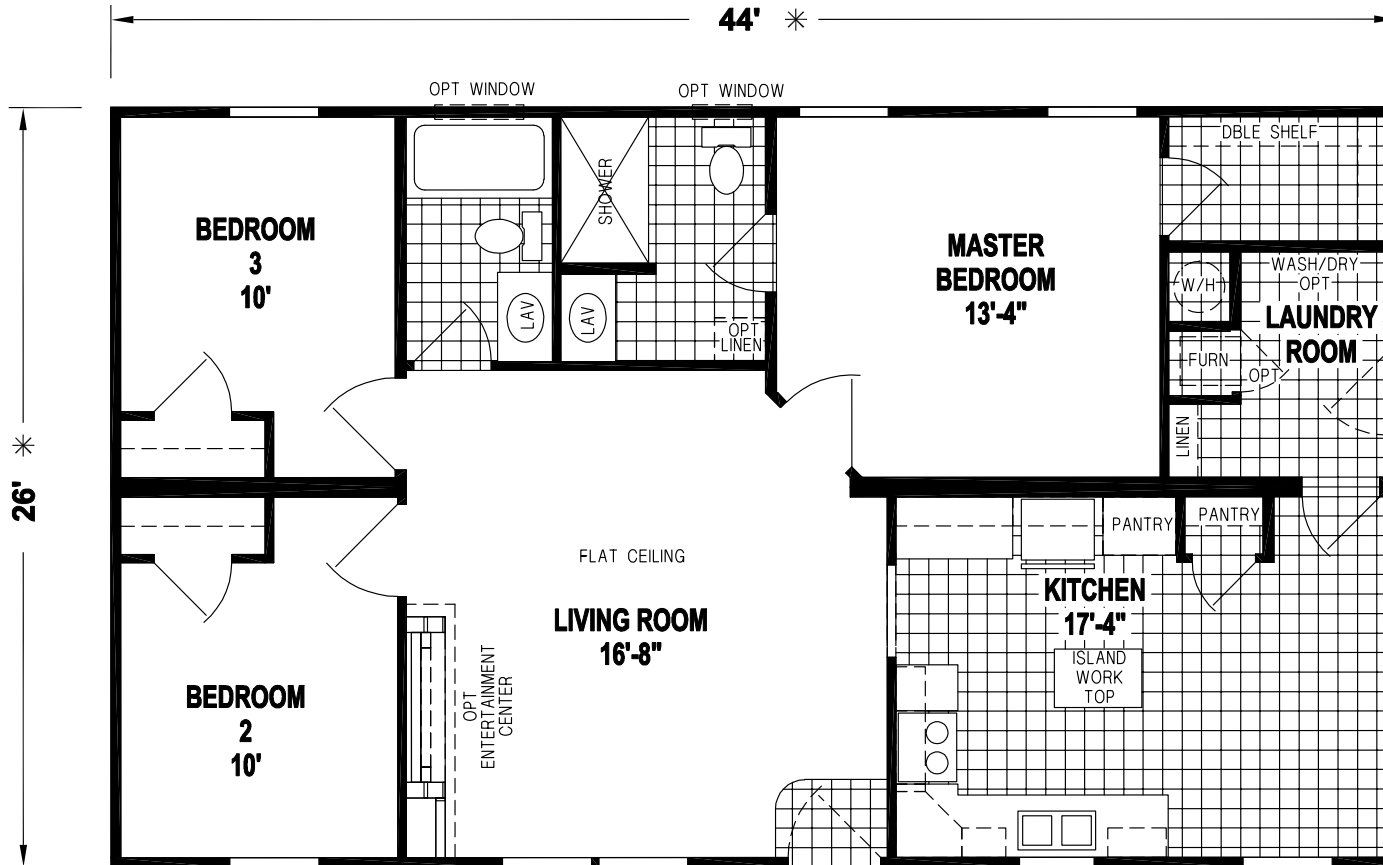

Corbin

Prairie Dune Series

3 Bedrooms, 2 Baths
Approx. 1,144 Sq. Ft.

Last Updated: 11-14-19

315 W. Skyline Rd.
Arkansas City, KS 67005

I authorize Factory Expo Home Centers to build my house, per this plan.