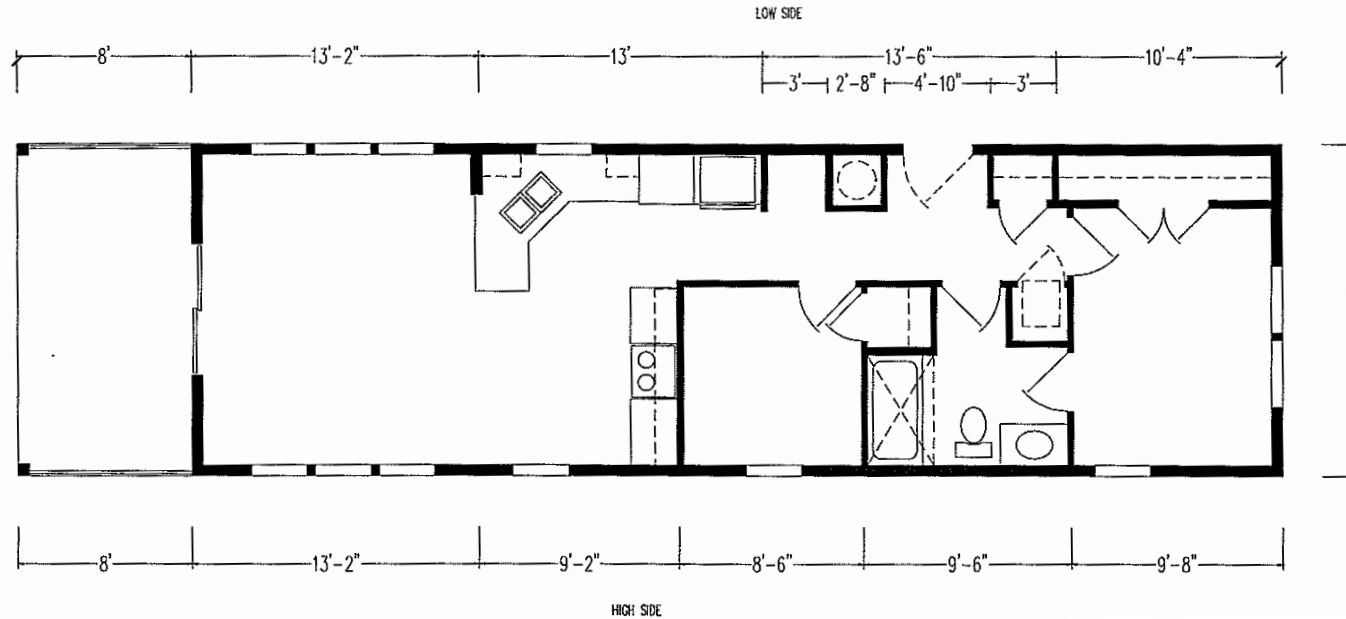

Cade

Contemporary Cabin Series

960 SQ. FT. (Approximate) 2 Bedroom, 1 Bath

CHAMPION
HOMES CENTER

Last Updated: 8-16-23

OPT FREESTANDING RANGE HOOD

CHAMPION HOMES CENTER
315 W. Skyline Rd.
Arkansas City, KS 67005