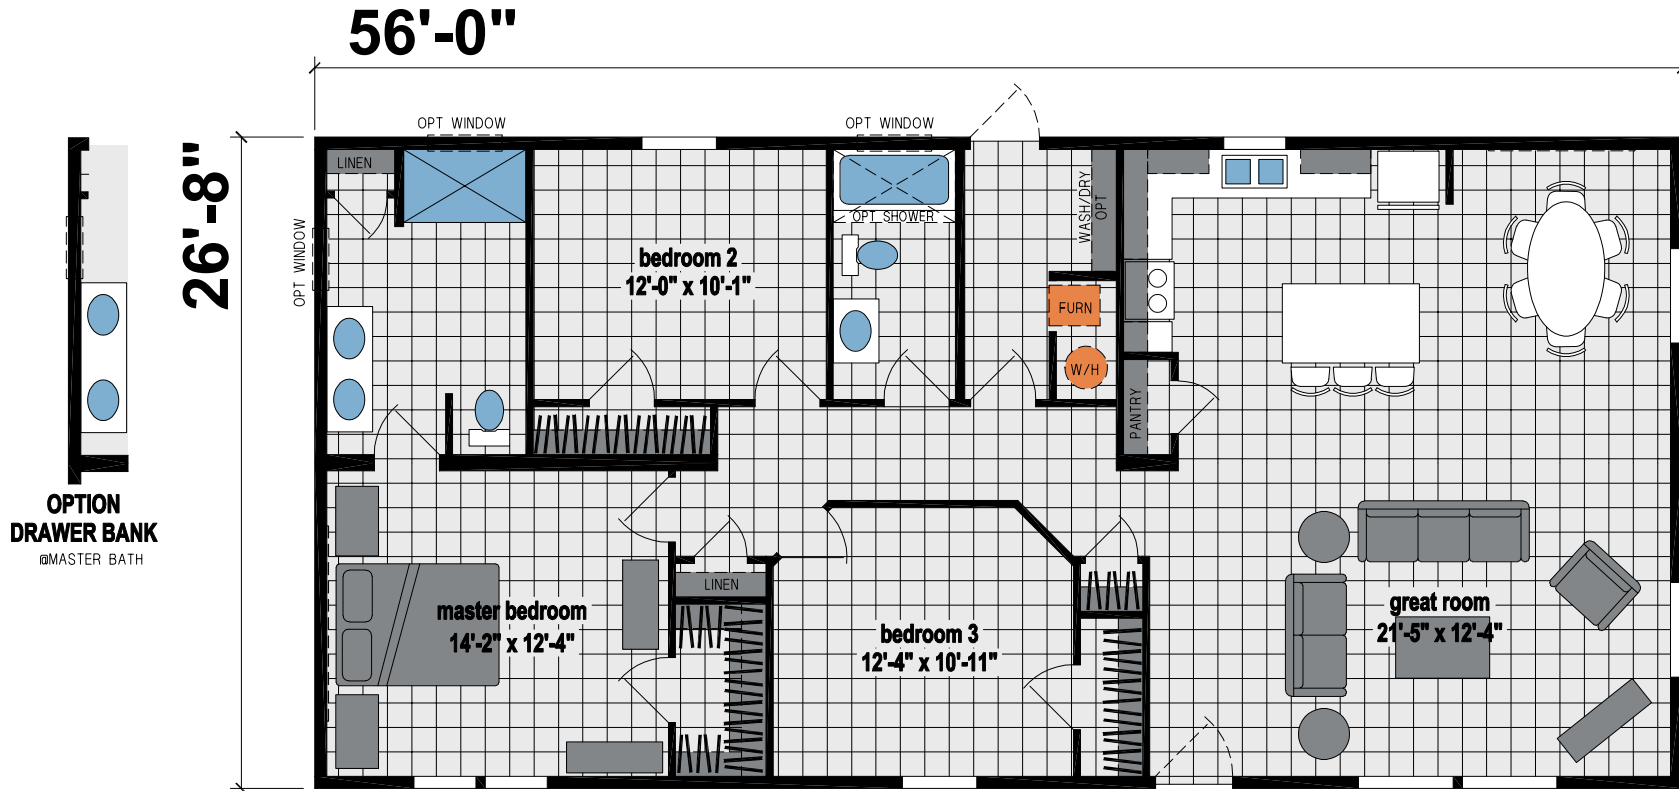

Brownell

Prairie Dune Series

1,494 SQ. FT. (Approximate) 3 Bedroom, 2 Bath

Last Updated: 8-15-24

CHAMPION HOMES CENTER
315 W. Skyline Rd.
Arkansas City, KS 67005

FactoryHomes.com | 1-800-965-0347

IMPORTANT: Champion Homes reserves the right to modify, cancel or substitute products or features of this event at any time without prior notice or obligation. Pictures and other promotional materials are representative and may depict or contain floor plans, square footages, elevations, options, upgrades, extra design features, decorations, floor coverings, specialty light fixtures, custom paint and wall coverings, window treatments, landscaping, sound and alarm systems, furnishings, appliances, and other designer/decorator features and amenities that are not included as part of the home and/or may not be available at all locations. Home, pricing and community information is subject to change, and homes to prior sale, at any time without notice or obligation. ©2023 Champion Homes. All rights reserved.