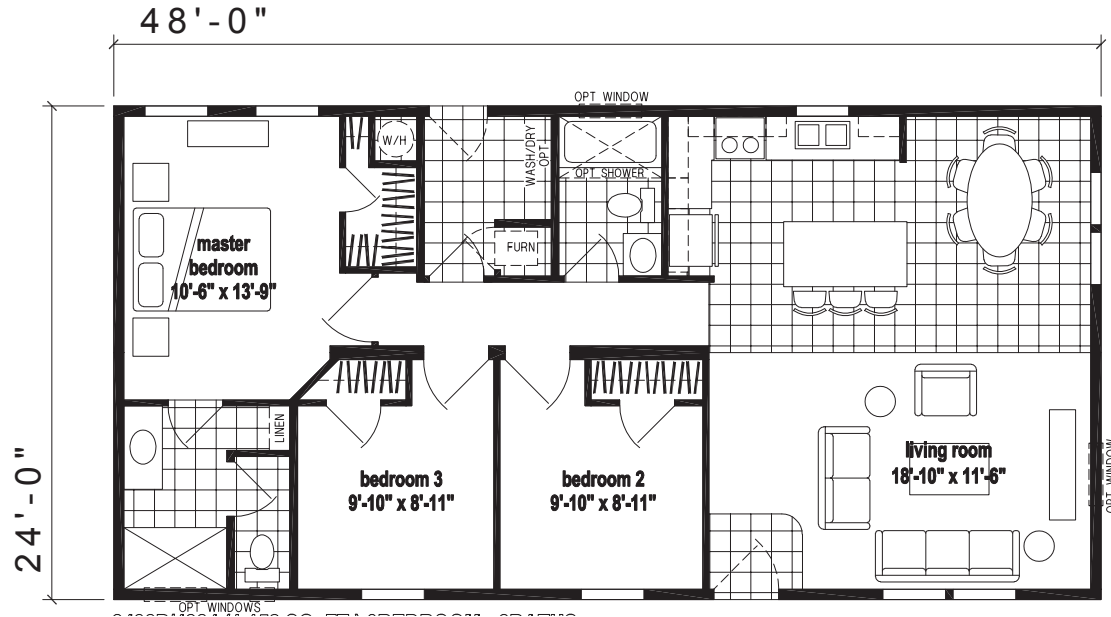

Argonia

Prairie Dune Series

1,136 SQ. FT. (Approximate) 3 Bedroom, 2 Bath

Last Updated: 8-16-23

CHAMPION HOMES CENTER
315 W. Skyline Rd.
Arkansas City, KS 67005

FactoryHomes.com | 1-800-965-0347

IMPORTANT: Champion Homes reserves the right to modify, cancel or substitute products or features of this event at any time without prior notice or obligation. Pictures and other promotional materials are representative and may depict or contain floor plans, square footages, elevations, options, upgrades, extra design features, decorations, floor coverings, specialty light fixtures, custom paint and wall coverings, window treatments, landscaping, sound and alarm systems, furnishings, appliances, and other designer/decorator features and amenities that are not included as part of the home and/or may not be available at all locations. Home, pricing and community information is subject to change, and homes to prior sale, at any time without notice or obligation. ©2023 Champion Homes. All rights reserved.