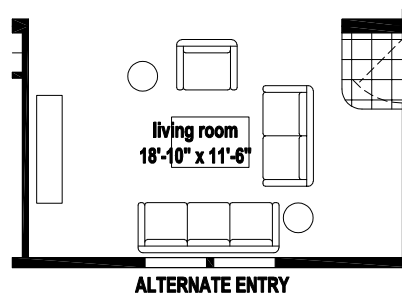

Argonia

Prairie Dune Series

1,136 SQ. FT. (Approximate) 3 Bedroom, 2 Bath

Last Updated: 8-16-23

CHAMPION HOMES CENTER
315 W. Skyline Rd.
Arkansas City, KS 67005

FactoryHomes.com | 1-800-965-0347

IMPORTANT: Champion Homes reserves the right to modify, cancel or substitute products or features of this event at any time without prior notice or obligation. Pictures and other promotional materials are representative and may depict or contain floor plans, square footages, elevations, options, upgrades, extra design features, decorations, floor coverings, specialty light fixtures, custom paint and wall coverings, window treatments, landscaping, sound and alarm systems, furnishings, appliances, and other designer/decorator features and amenities that are not included as part of the home and/or may not be available at all locations. Home, pricing and community information is subject to change, and homes to prior sale, at any time without notice or obligation. ©2023 Champion Homes. All rights reserved.