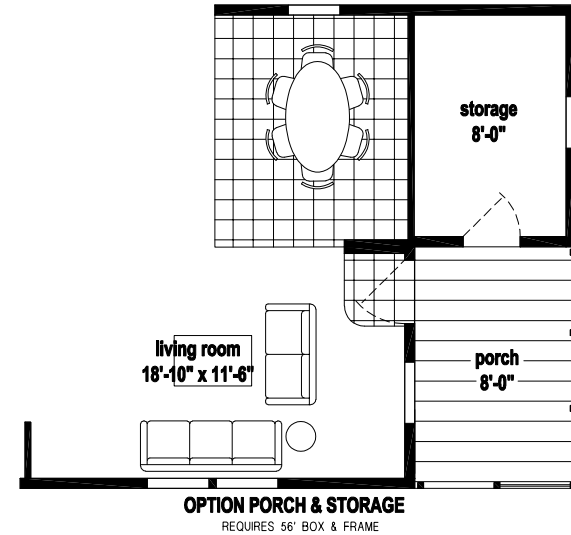

Argonia

Prairie Dune Series

1,136 SQ. FT. (Approximate) 3 Bedroom, 2 Bath

Last Updated: 8-16-23

CHAMPION HOMES CENTER
315 W. Skyline Rd.
Arkansas City, KS 67005

FactoryHomes.com | 1-800-965-0347

IMPORTANT: Champion Homes reserves the right to modify, cancel or substitute products or features of this event at any time without prior notice or obligation. Pictures and other promotional materials are representative and may depict or contain floor plans, square footages, elevations, options, upgrades, extra design features, decorations, floor coverings, specialty light fixtures, custom paint and wall coverings, window treatments, landscaping, sound and alarm systems, furnishings, appliances, and other designer/decorator features and amenities that are not included as part of the home and/or may not be available at all locations. Home, pricing and community information is subject to change, and homes to prior sale, at any time without notice or obligation. ©2023 Champion Homes. All rights reserved.