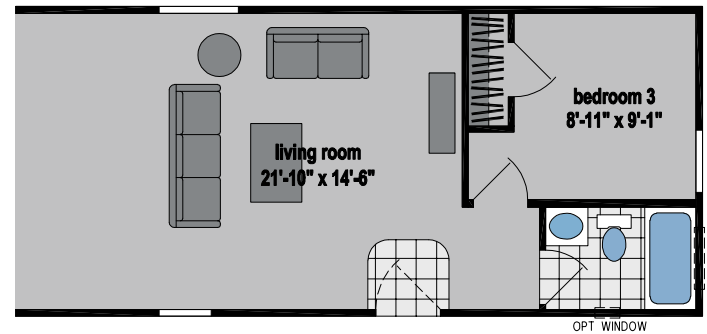

Andover

Prairie Dune Series

910 SQ. FT. (Approximate) 3 Bedroom, 2 Bath

CHAMPION
HOMES CENTER

Last Updated: 8-16-23

OPTION 2 BEDROOM

CHAMPION HOMES CENTER
315 W. Skyline Rd.
Arkansas City, KS 67005

FactoryHomes.com | 1-800-965-0347