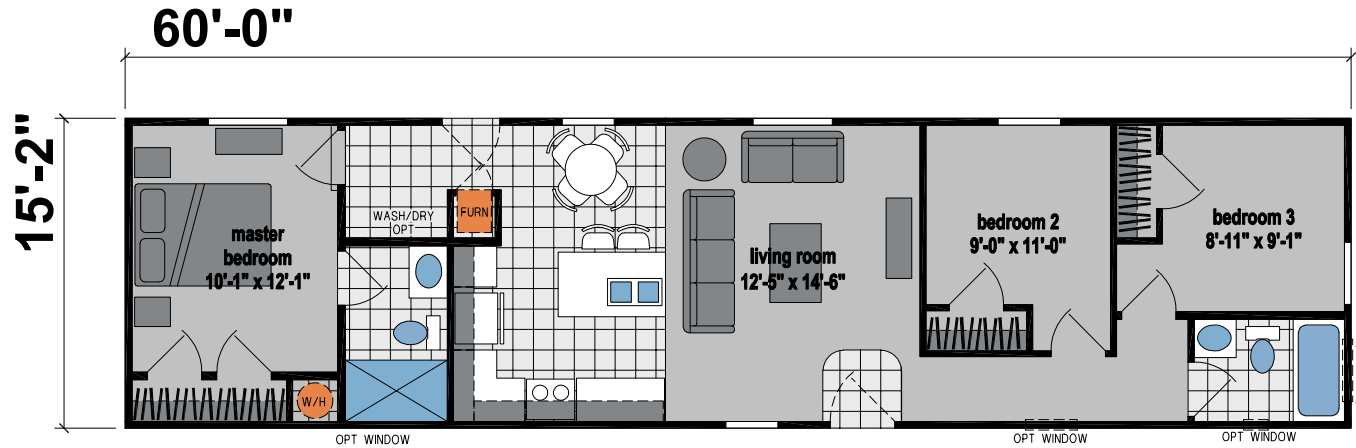

Andover

Prairie Dune Series

910 SQ. FT. (Approximate) 3 Bedroom, 2 Bath

CHAMPION
HOMES CENTER

Last Updated: 8-16-23

OPTION 2 BEDROOM

CHAMPION HOMES CENTER
315 W. Skyline Rd.
Arkansas City, KS 67005

FactoryHomes.com | 1-800-965-0347